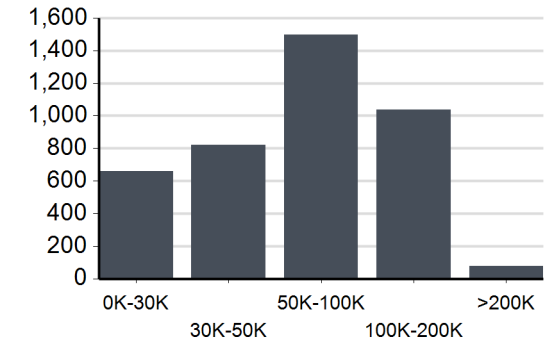

## GENDER & AGE

**49.84 %**

**50.16 %**

## RACE & ETHNICITY

White: **97.05 %**

Asian: **0.10 %**

Native American: **0.00 %**

Pacific Islanders: **0.00 %**

African-American: **0.35 %**

Hispanic: **1.09 %**

Two or More Races: **1.41 %**

## INCOME BY HOUSEHOLD