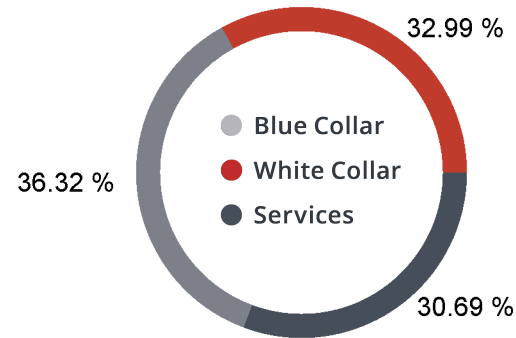

Location Facts & Demographics

Demographics are determined by a 10 minute drive from 219 E Main St, Mt Horeb, WI 53572

CITY, STATE

Mt Horeb, WI

POPULATION

10,147

AVG. HHSIZE

2.61

MEDIAN HH INCOME

$73,997

HOME OWNERSHIP

Renters: **1,077**

Owners: **2,797**

EMPLOYMENT