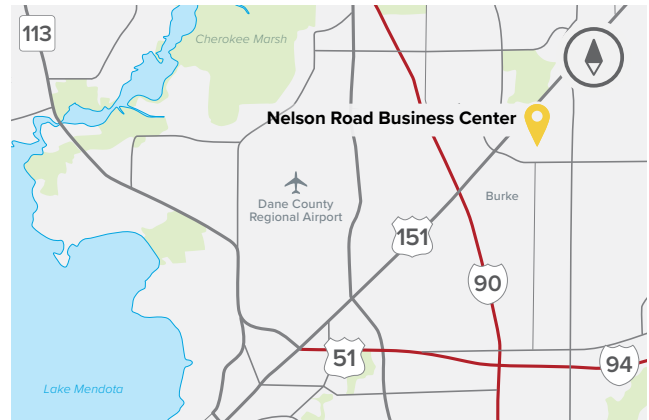

Nelson Road Business Center

4001–4009 Felland Road
Madison, WI 53718

FLEX/R&D/WAREHOUSE
SINGLE-STORY OFFICE

About Nelson Road Business Center

Nelson Road Business Center is located at the far-east side of the City of Madison, Wisconsin in Dane County. The business center is located one-half mile east of the Highway 151 and Nelson Road intersection and one-half mile north of the Intersection of Highway 151 and Interstates 90, 39, 94. Nelson Road Business Center is just minutes from restaurants, regional shopping and lodging.

For more information and to view floor plans, visit:
sjpi.com/nelsonroad

Current Availabilities | Nelson Road Business Park

1,187 sq. ft.

4009 Felland Road

Ste. 109

Private offices (2), open office area, and warehouse space