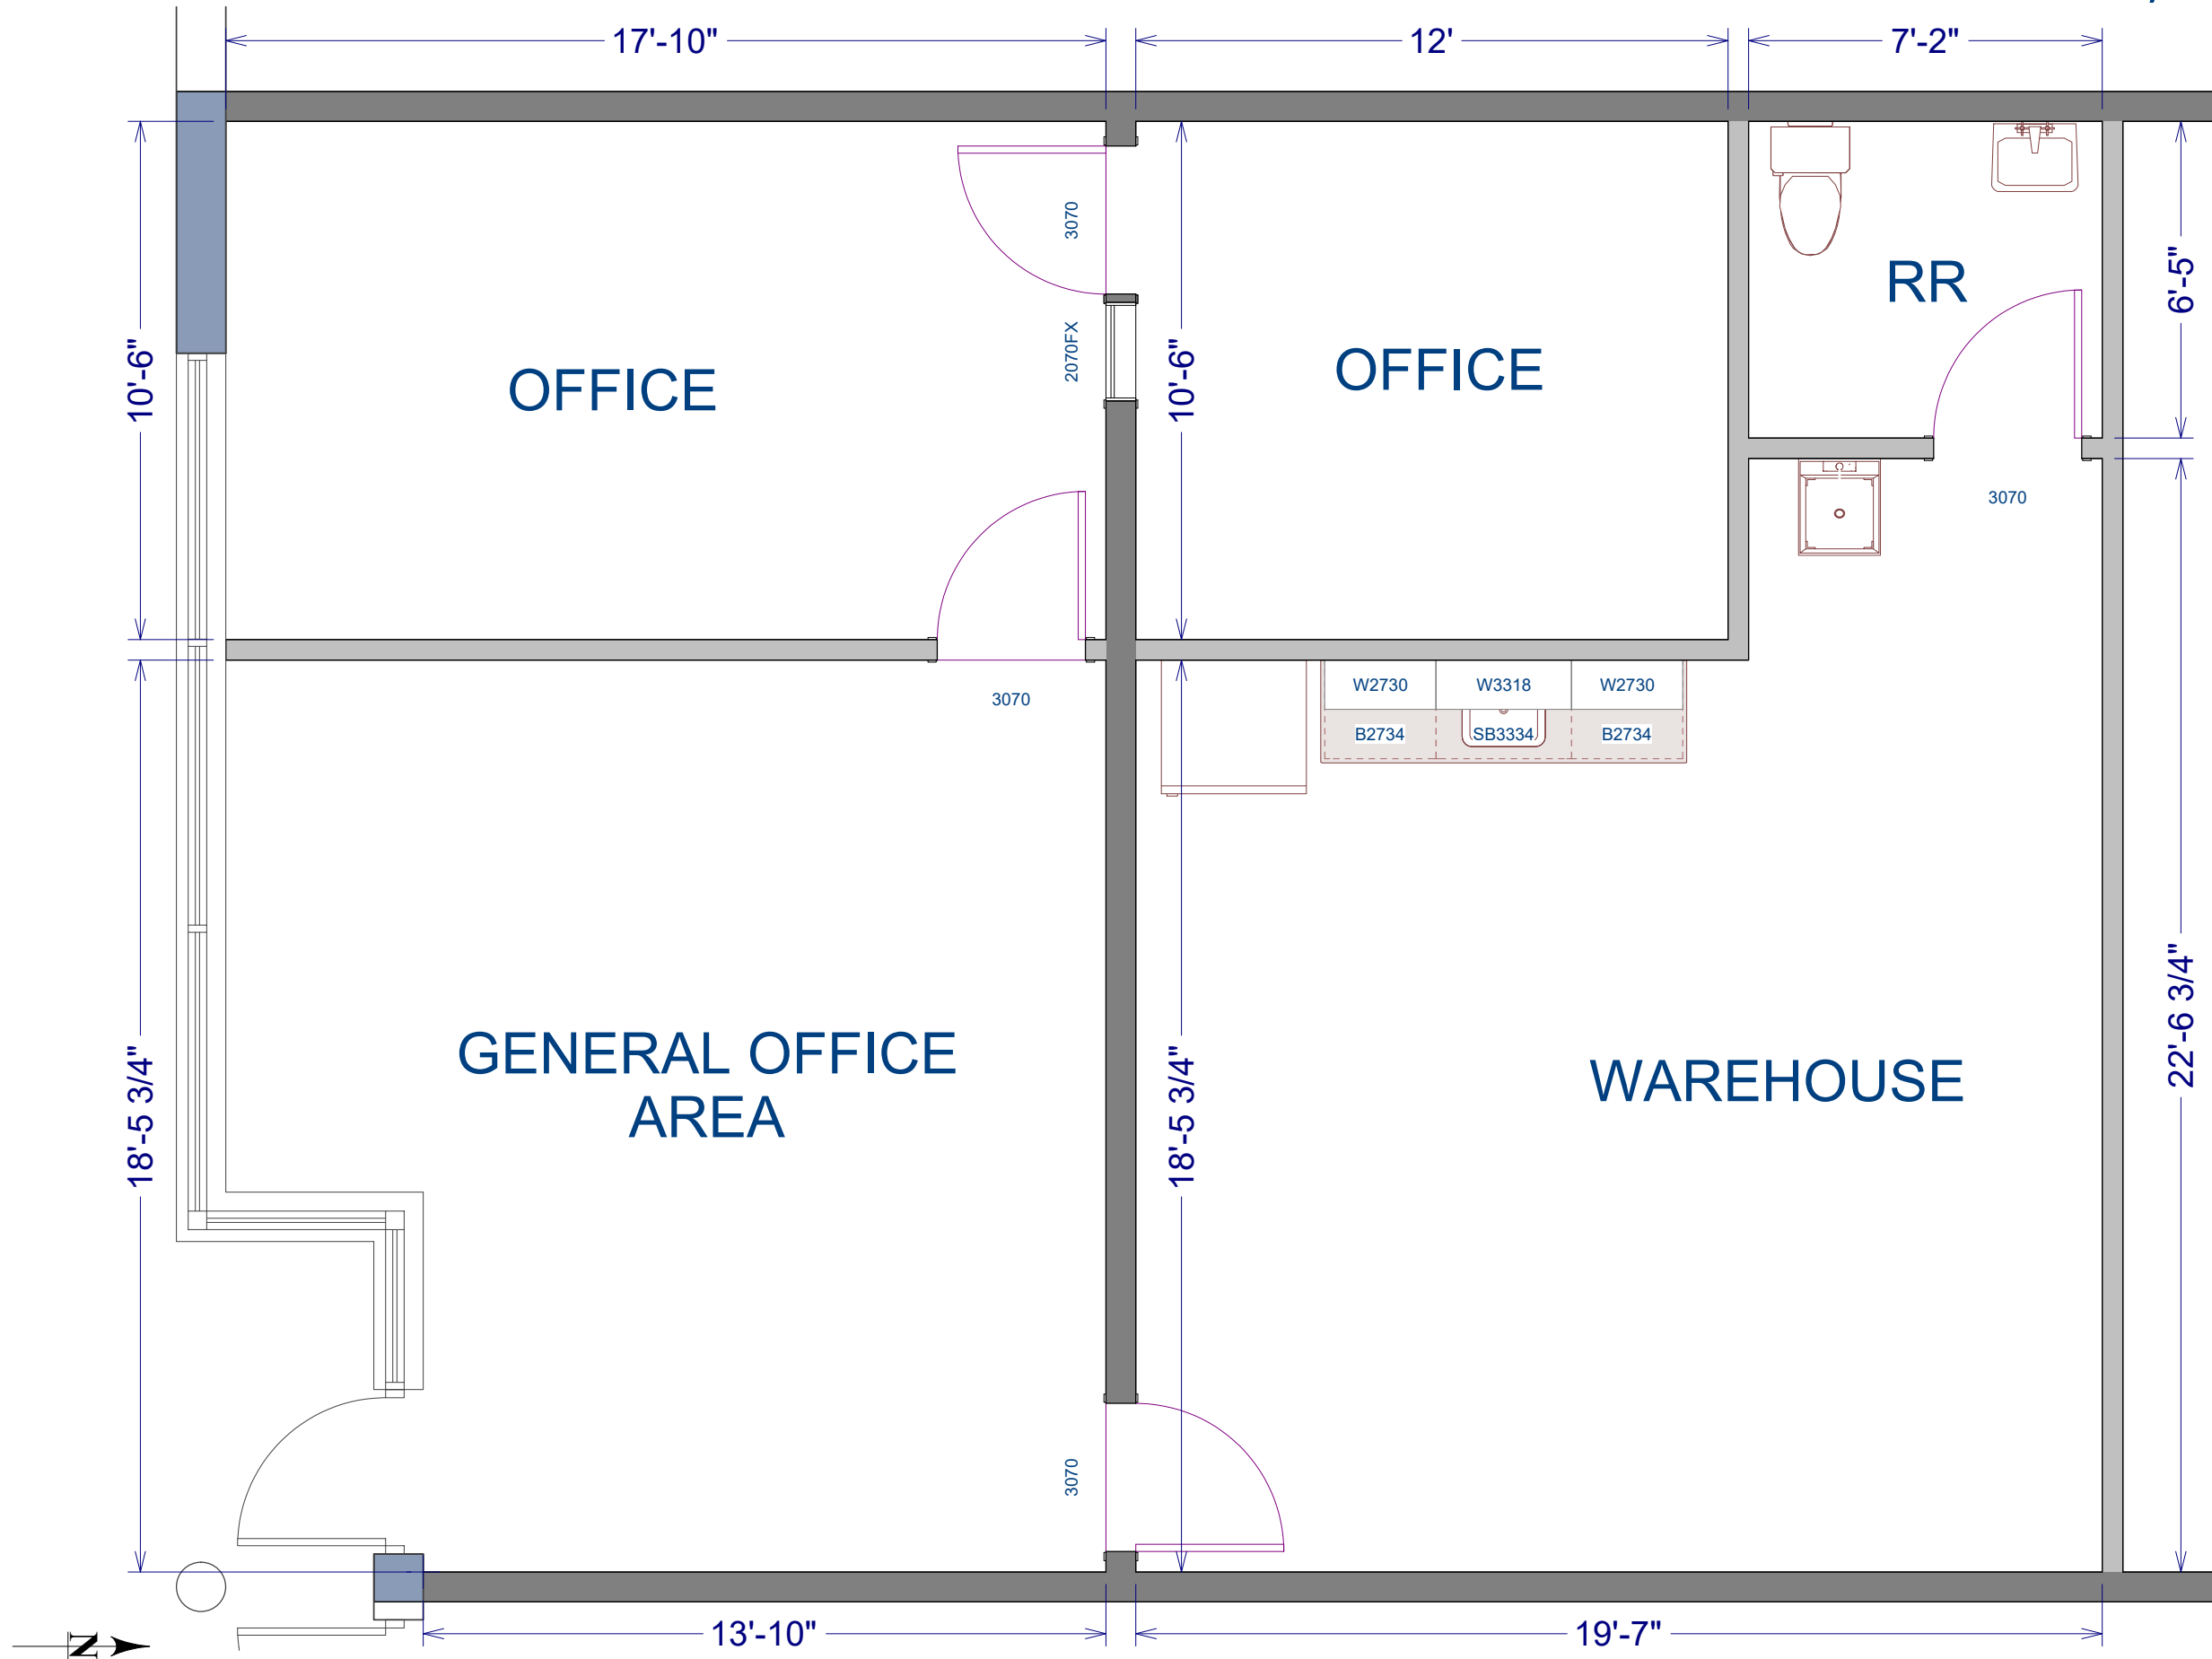

Total: 1,187 SF

NO.	DESCRIPTION	BY	DATE

SHEET TITLE:			
Floor Plan			

PROJECT DESCRIPTION:			
4009 Felland Road			
Suite 109			
Madison, WI 53718			

DRAWINGS PROVIDED BY:			
St John Properties, Inc.			
(262) 524-0100			

DATE:
7/19/2021
SCALE:

SHEET:
<b>A-1</b>

Appliances and Furniture by Tenant