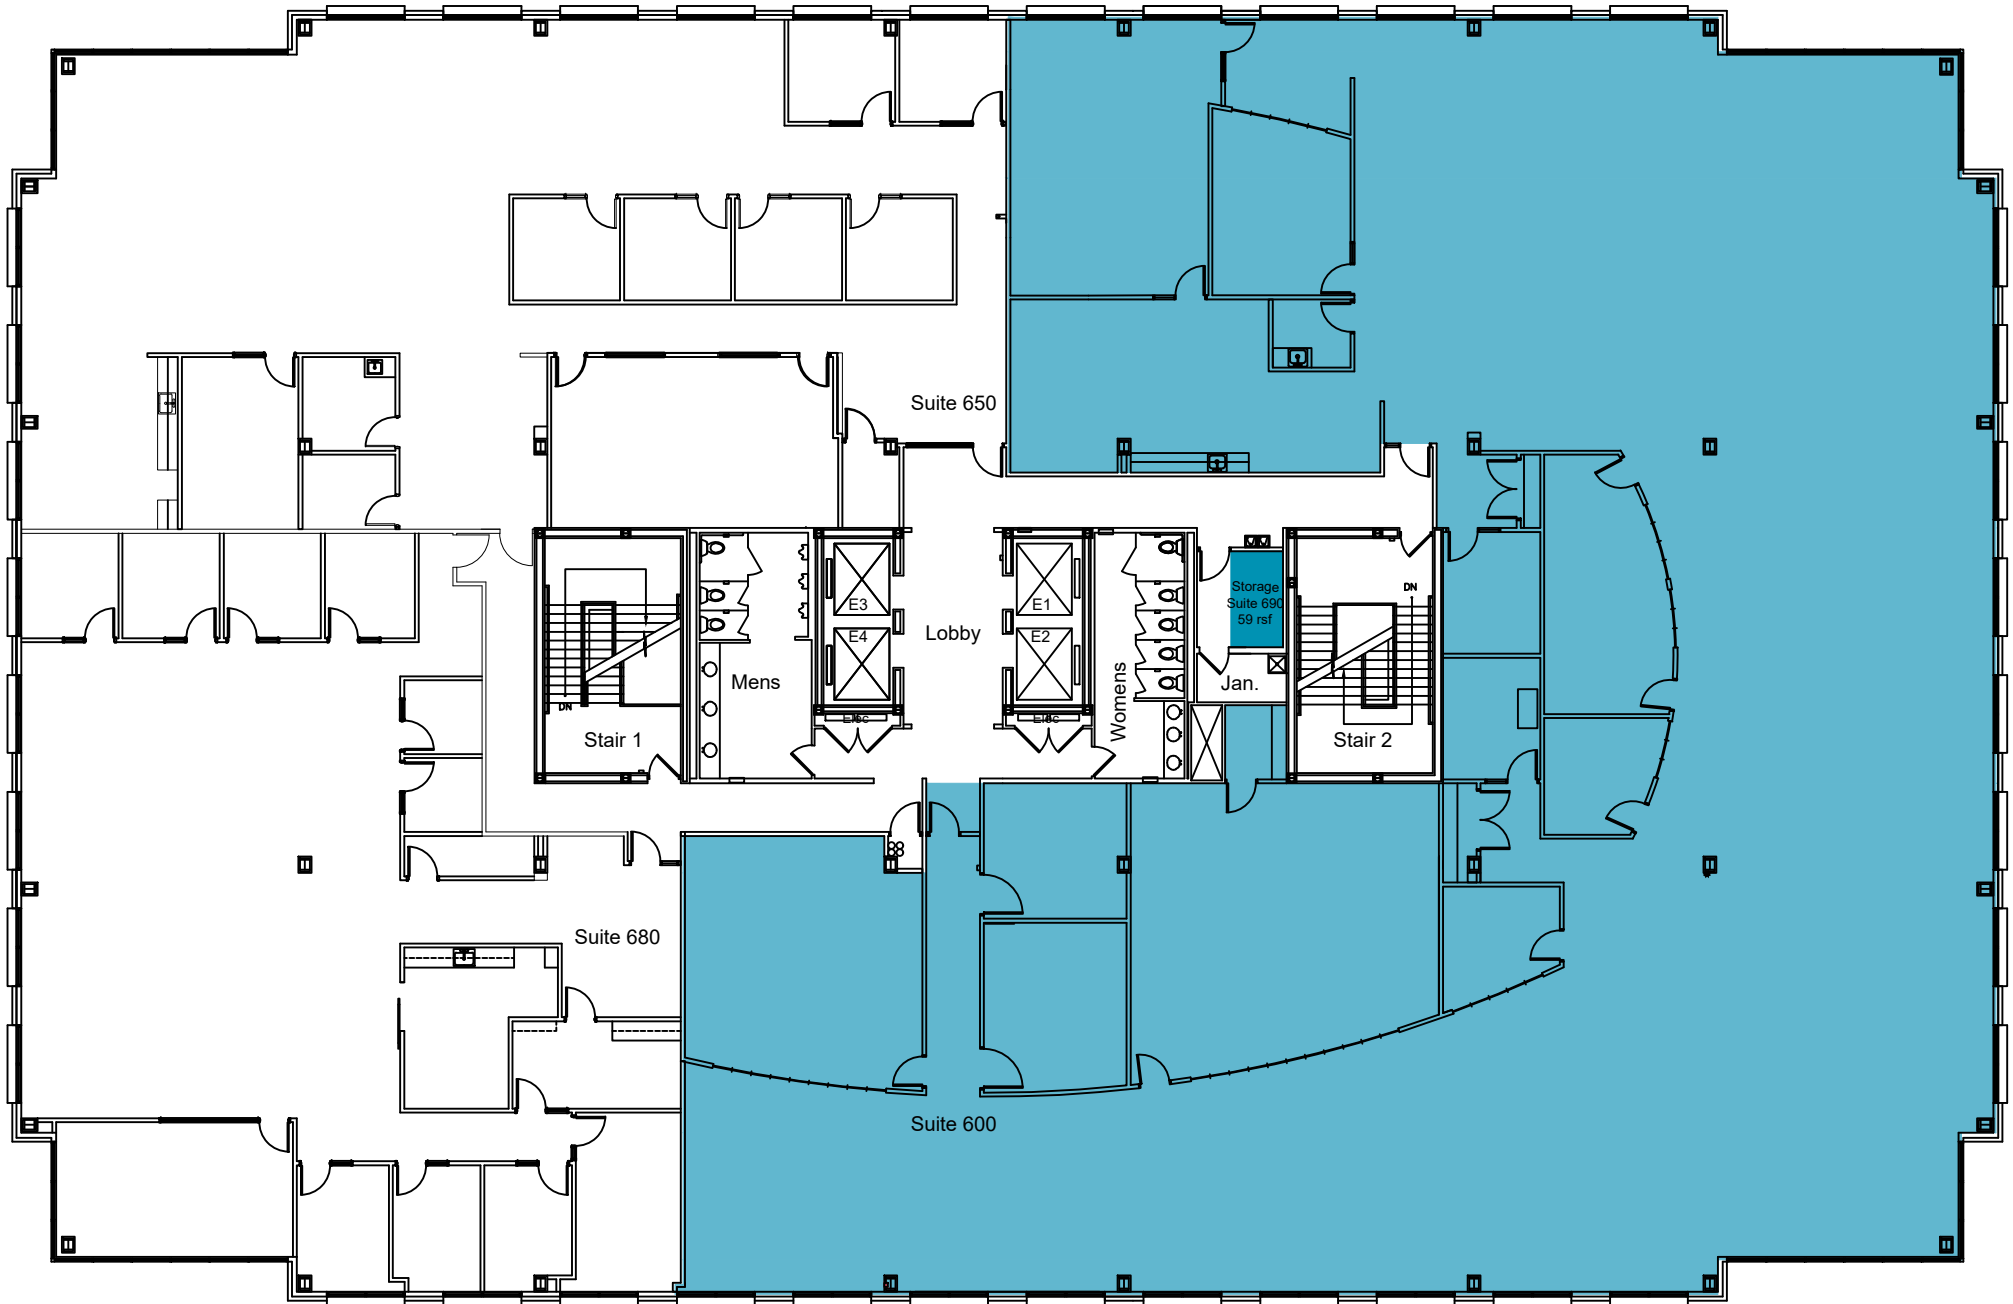

Available
Suite 600
14,891 rsf

1600 Aspen Commons
6th Floor