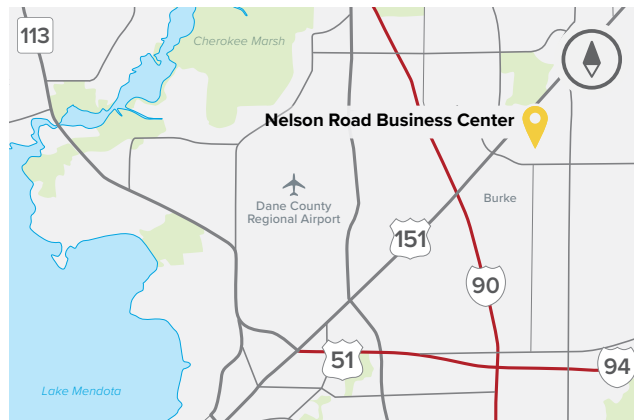

Nelson Road Business Center

4001–4009 Felland Road
Madison, WI 53718

FLEX/R&D/WAREHOUSE
SINGLE-STORY OFFICE

About Nelson Road Business Center

Nelson Road Business Center is located at the far-east side of the City of Madison, Wisconsin in Dane County. The business center is located one-half mile east of the Highway 151 and Nelson Road intersection and one-half mile north of the Intersection of Highway 151 and Interstates 90, 39, 94. Nelson Road Business Center is just minutes from restaurants, regional shopping and lodging.

For more information and to view floor plans, visit:
sjpi.com/nelsonroad

Current Availabilities | Nelson Road Business Park

3,712 sq. ft. 4001 Felland Road Ste. 105-106 100% office space with break room and private offices (9)