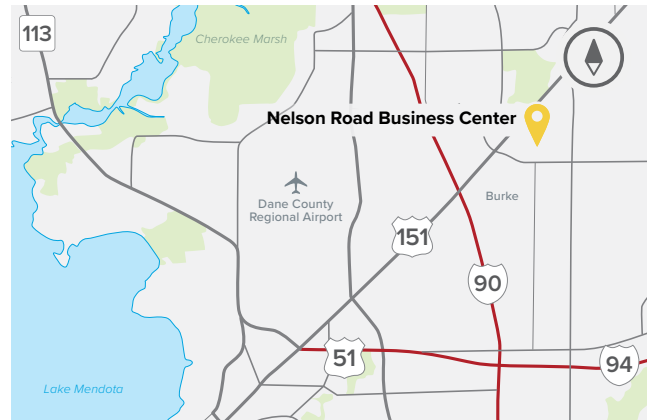

Current Availabilities | Nelson Road Business Park

3,712 sq. ft.	4001 Felland Road	Ste. 105-106	100% office space with break room and private offices (9)
1,300 sq. ft.	4009 Felland Road	Ste. 108	Private offices (2), open office area, and conference room

SJPI.COM/WISCONSIN
262.524.0100

Gregory Fax, *Regional Partner, Wisconsin*
gfax@sjpi.com | 262.524.0100