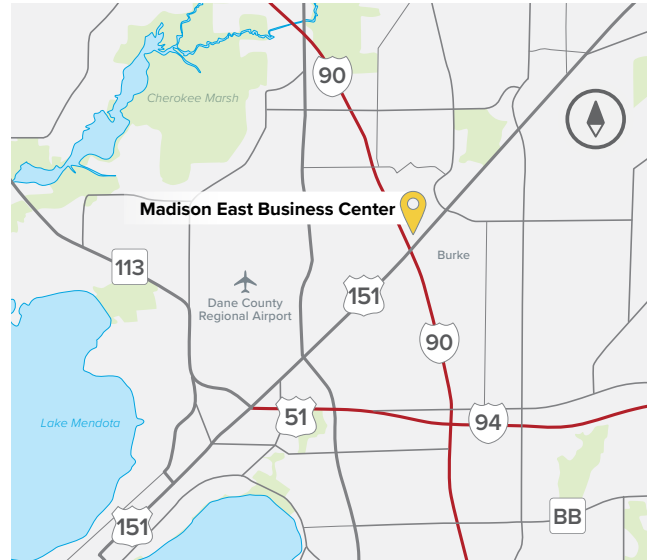

Current Availabilities | Madison East Business Center

890 sq. ft.	4602 S Biltmore Lane	Ste. 104	Private office, open office area, kitchenette, and private restroom
1,274 sq. ft.	4602 S Biltmore Lane	Ste. 119	End cap with private offices (3) with windows and a breakroom
2,553 sq. ft.	4610 S Biltmore Lane	Ste. 106	Reception area, conference room, private office with restrooms
2,715 sq. ft.	5202 Eastpark Boulevard	Ste. 104	4 private offices, open area for cubes and a 280 sq. ft. conference room; street visibility and signage opportunity
3,125 sq. ft.	4602 S Biltmore Lane	Ste. 101 & 118	Private offices (3), large and small conference room, and a large storage area
3,305 sq. ft.	4648-4650 S Biltmore Lane		3 private offices, open area for cubes and a conference room
9,503 sq. ft.	4618-4622 S Biltmore Lane		All office, end cap with several private offices, conference rooms, break room, storage and designated reception area
10,850 sq. ft.	4602 S Biltmore Lane	Ste. 105-111	Private offices (9) with conference room and break room