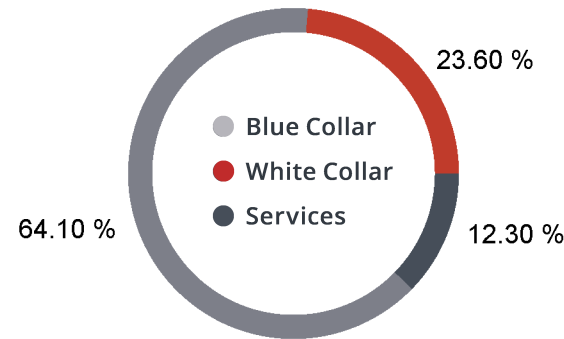

MEDIAN HH INCOME

\$62,767

HOME OWNERSHIP

Renters: **9,607**

Owners: **6,838**

EMPLOYMENT

58.18 % Employed
1.66 % Unemployed

EDUCATION