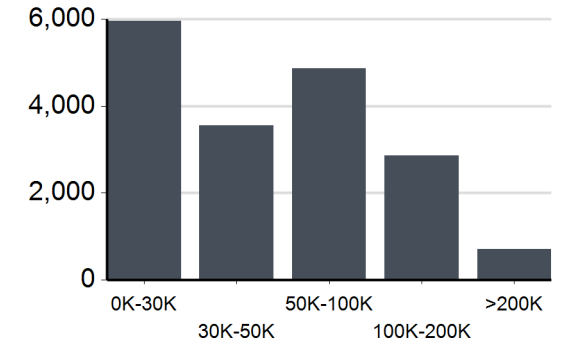

MEDIAN HH INCOME

\$62,767

HOME OWNERSHIP

Renters: **9,607**

Owners: **6,838**

EMPLOYMENT

58.18 % Employed
1.66 % Unemployed

EDUCATION

High School Grad: **11.82 %**
Some College: **13.39 %**
Associates: **4.83 %**
Bachelors: **73.87 %**

GENDER & AGE

49.31 % **50.69 %**

RACE & ETHNICITY

White: **73.42 %**
Asian: **15.35 %**
Native American: **0.06 %**
Pacific Islanders: **0.00 %**
African-American: **2.94 %**
Hispanic: **5.18 %**
Two or More Races: **3.06 %**

INCOME BY HOUSEHOLD

HH SPENDING