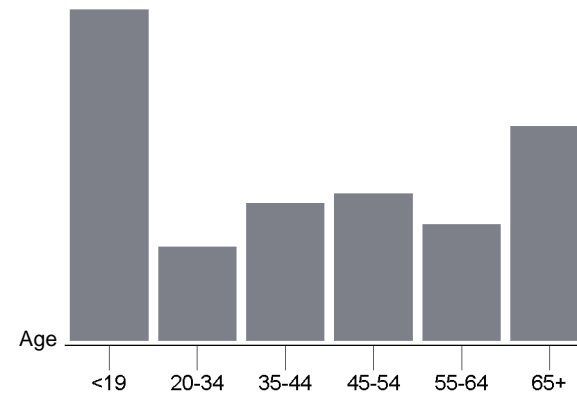

GENDER & AGE

49.31 % **50.69 %**