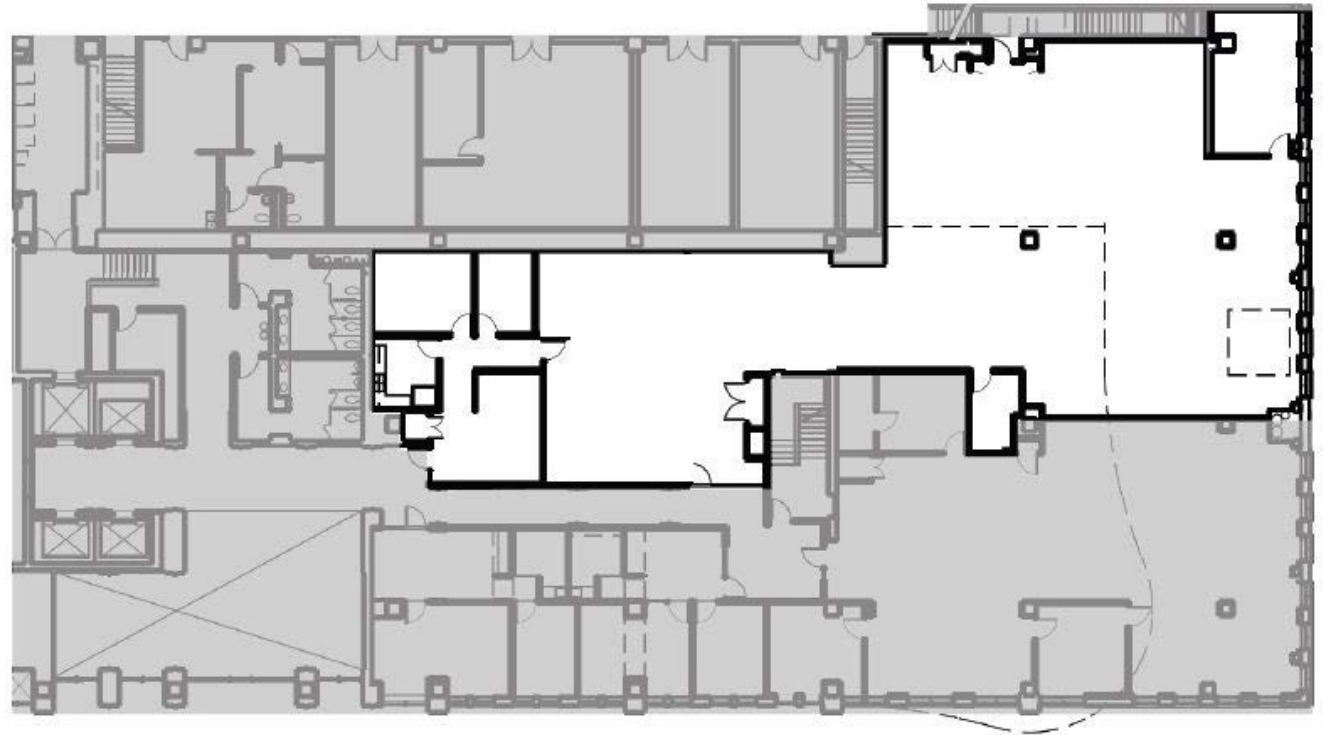

10 EAST DOTY

10 East Doty Street
Madison, WI 53703

◆
SUITE RSF
2XY 7,539

◆
AVAILABILITY
Available Now

- ◆
SUITE FEATURES
- Large open concept for machines or workstations
 - Exterior Office/Conference Room
 - Large Exterior Windows
 - Kitchen and Copy Room
 - Reception/Guest Area

Sizes and Dimensions are approximate, actual dimensions may vary.

Urban Land Interests

608.251.0706

uli.com

Virtual Tour