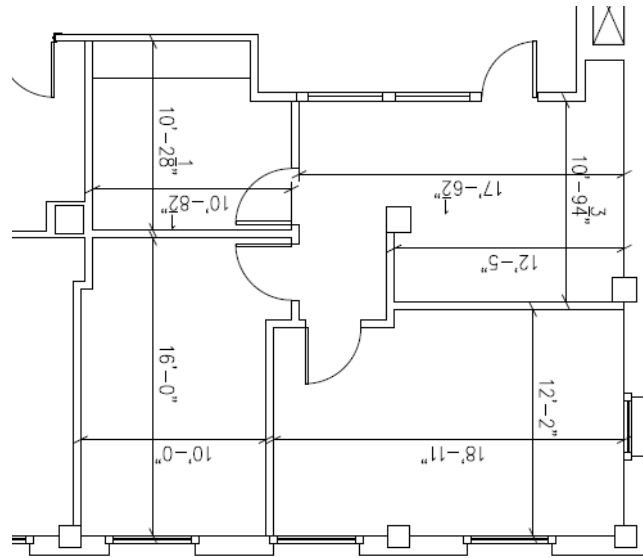

10 EAST DOTY

Madison, WI 53703

Suite 403 RSF 1,003

Availability

Available Now

Suite Features

2 Exterior, 1 Interior Offices

Guest/Reception Area

Sizes and Dimensions are approximate, actual dimensions may vary.

Urban Land Interests

608.251.0706

uli.com

Virtual Tour