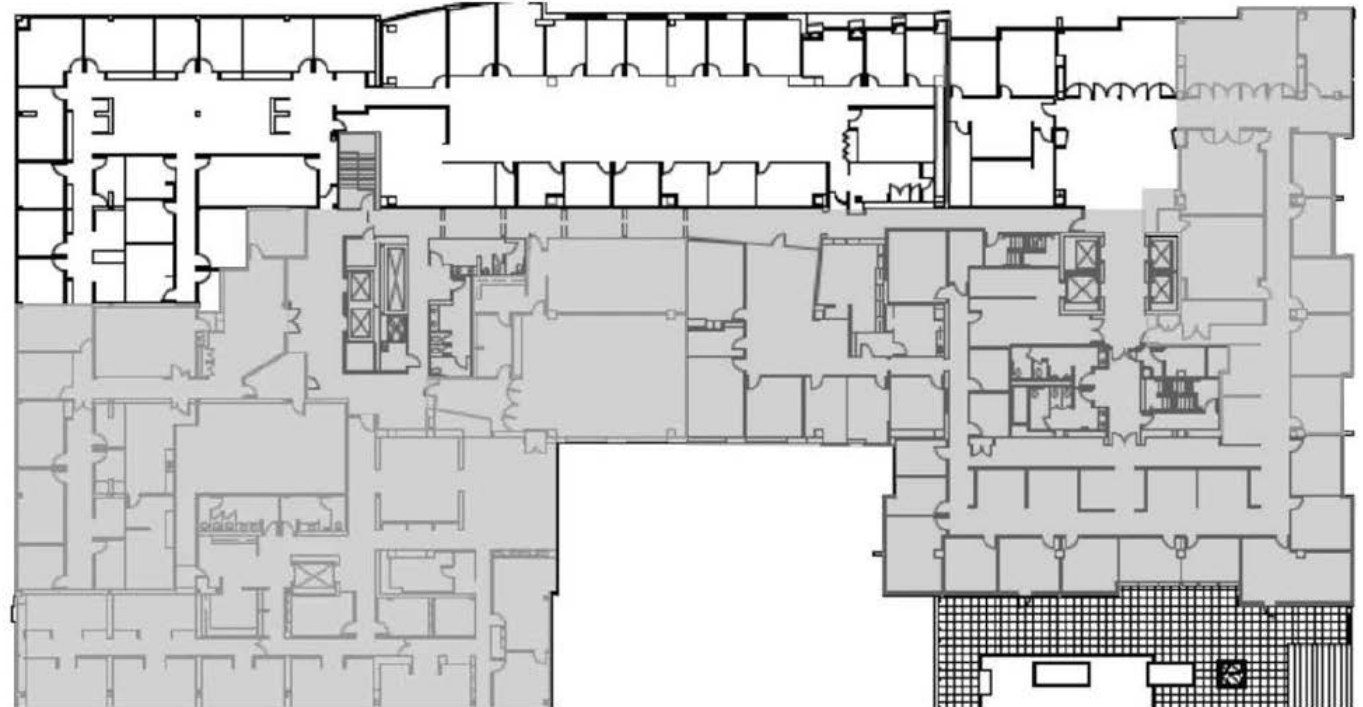

One East Main

Madison, WI 53703

Suite **3XX** RSF **17,160**

Availability

Available Now

Suite Features

24 Exterior, 11 Interior Offices

3 Conference Rooms

Large Open Space for Workstations or Equipment

Capitol Views

Large Reception/Welcome Area

Sizes and Dimensions are approximate, actual dimensions may vary.

Urban Land Interests

608.251.0706

uli.com