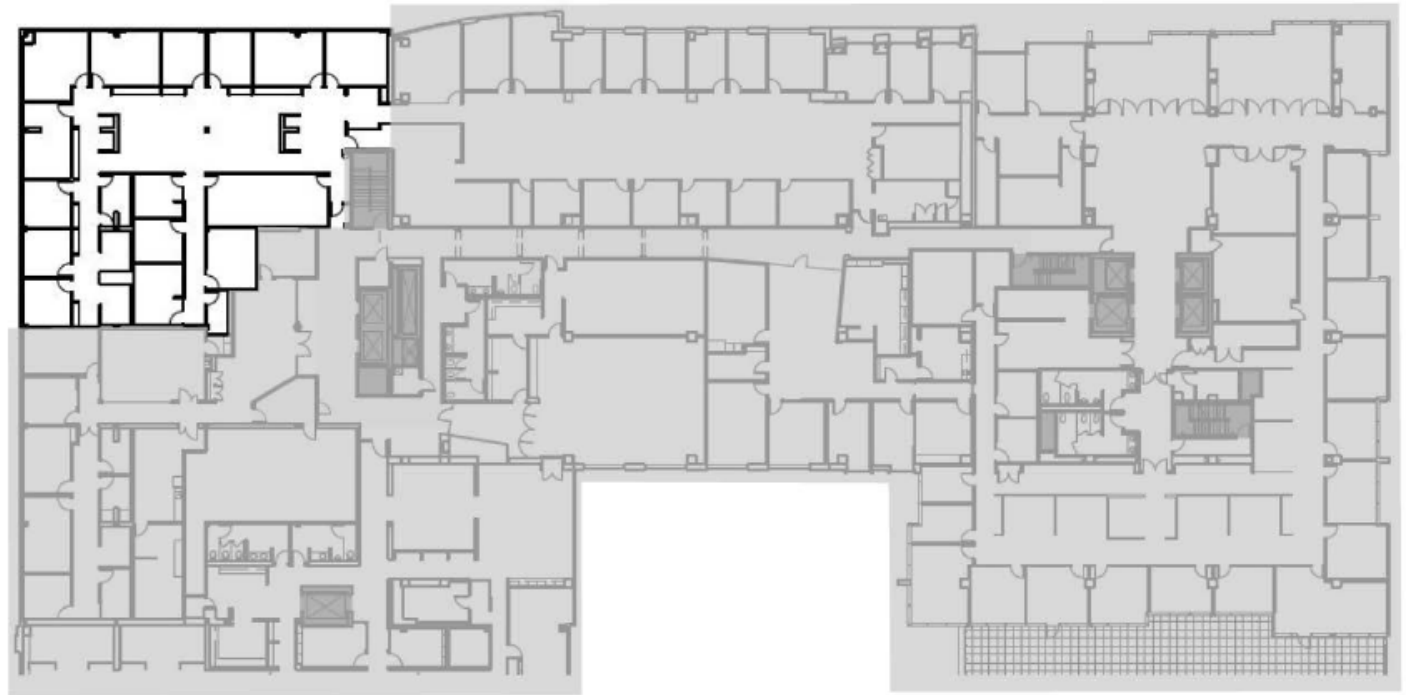

One East Main

Madison, WI 53703

Suite 3XY USF 5,300

Availability

Available Now

Suite Features

10 Exterior, 7 Interior Offices

Conference Room

Large Open Space for Workstations or Equipment

Capitol Views

Reception/Welcome Area

Sizes and Dimensions are approximate, actual dimensions may vary.

Urban Land Interests

608.251.0706

uli.com