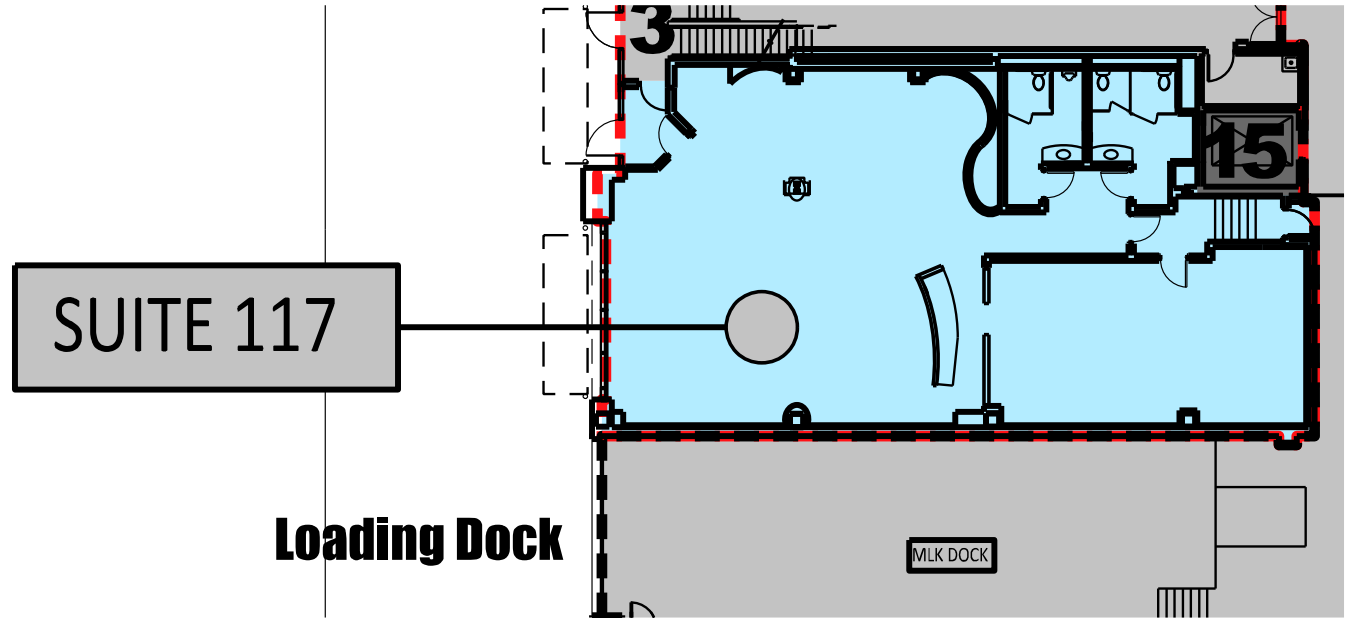

One East Main

Madison, WI 53703

Suite 117 RSF 3,424

Availability

Available 2025

Suite Features

Just off Capitol Square

Next to Loading Dock

Full Kitchen

Sizes and Dimensions are approximate, actual dimensions may vary.

Urban Land Interests

608.251.0706

uli.com