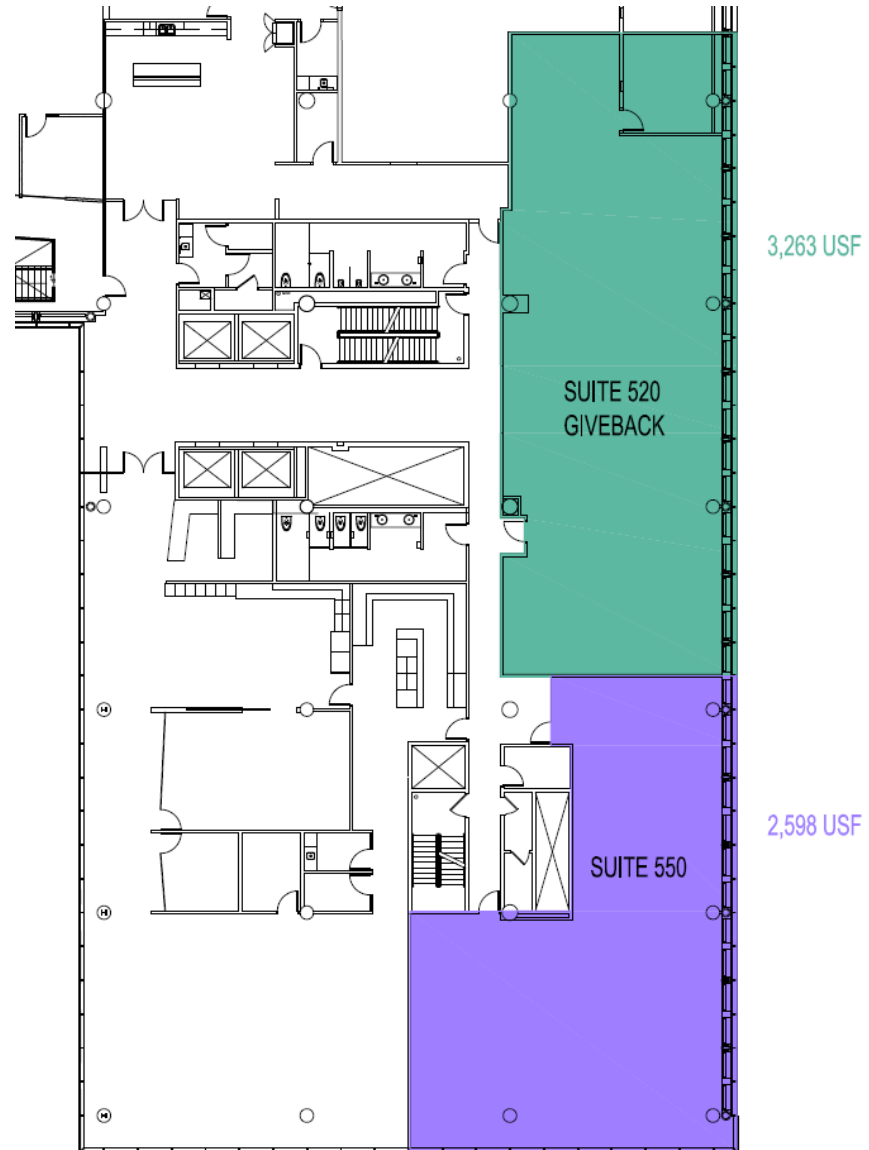

# US BANK PLAZA

1 South Pinckney Street  
Madison, WI 53703

Suite RSF  
520 & 550 6,727

## Suite Features

Large Open Workspace for  
Equipment or Workstations

Sizes and Dimensions are approximate, actual dimensions may vary.

Urban Land Interests

608.251.0706

uli.com