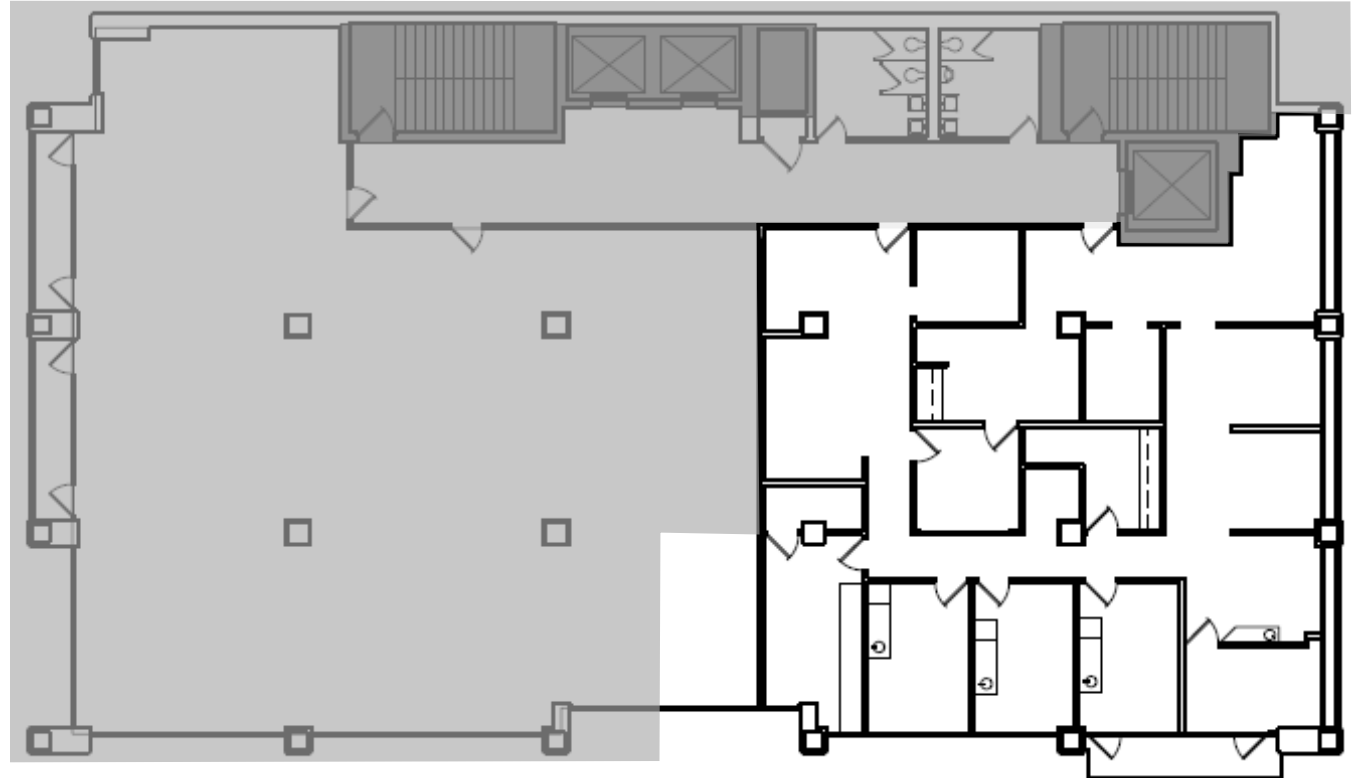

44 EAST MIFFLIN

44 East Mifflin Street
Madison, WI 53703

Suite
204 RSF
3,245

Availability

Available Now

Suite Features

3 Exterior Offices

Large Open Workspace for
Workstations or Equipment

Private Balcony

Sizes and Dimensions are approximate, actual dimensions may vary.

Urban Land Interests

608.251.0706

uli.com