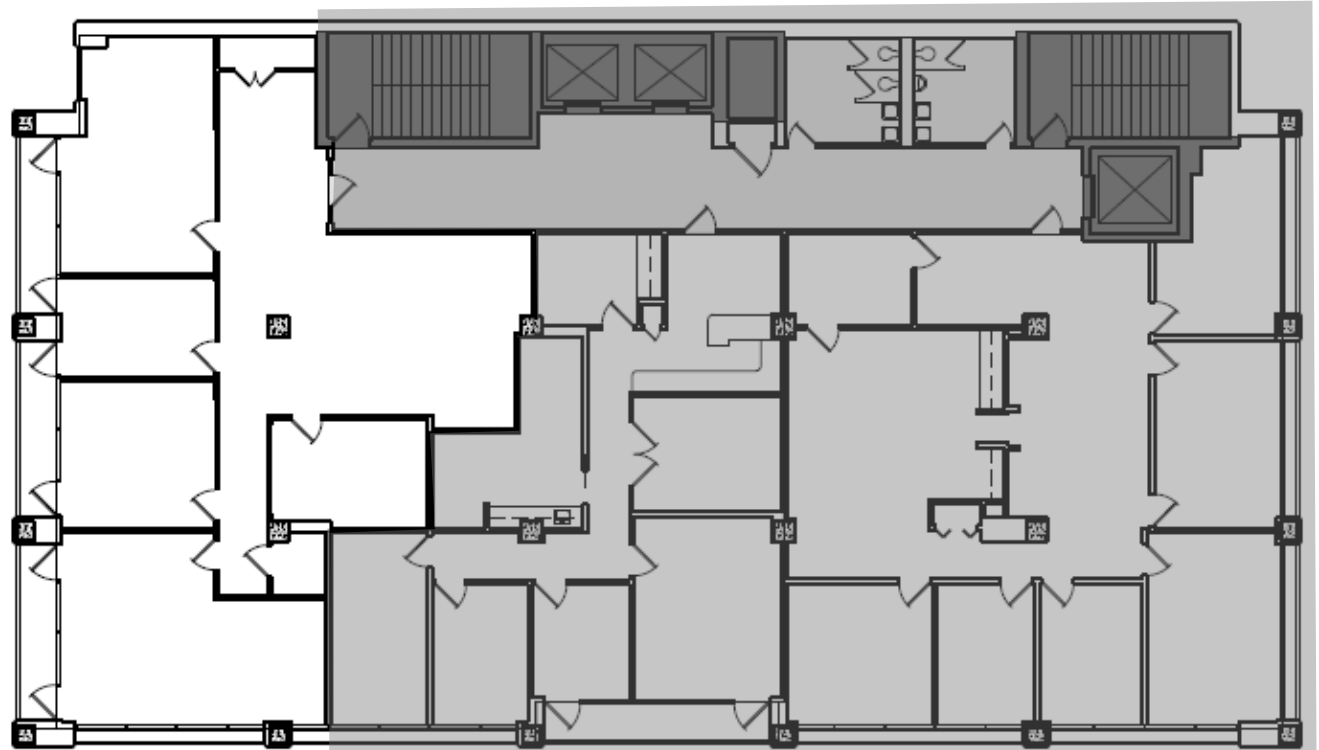

44 EAST MIFFLIN

44 East Mifflin Street
Madison, WI 53703

Suite
304 RSF
2,567

Availability

Available June 2025

Suite Features

3 Exterior Offices

Conference Room

Large Open Workspace for
Workstations or Equipment

3 Private Balconies

Kitchen and Copy Room

Capitol View

Sizes and Dimensions are approximate, actual dimensions may vary.

Urban Land Interests

608.251.0706

uli.com