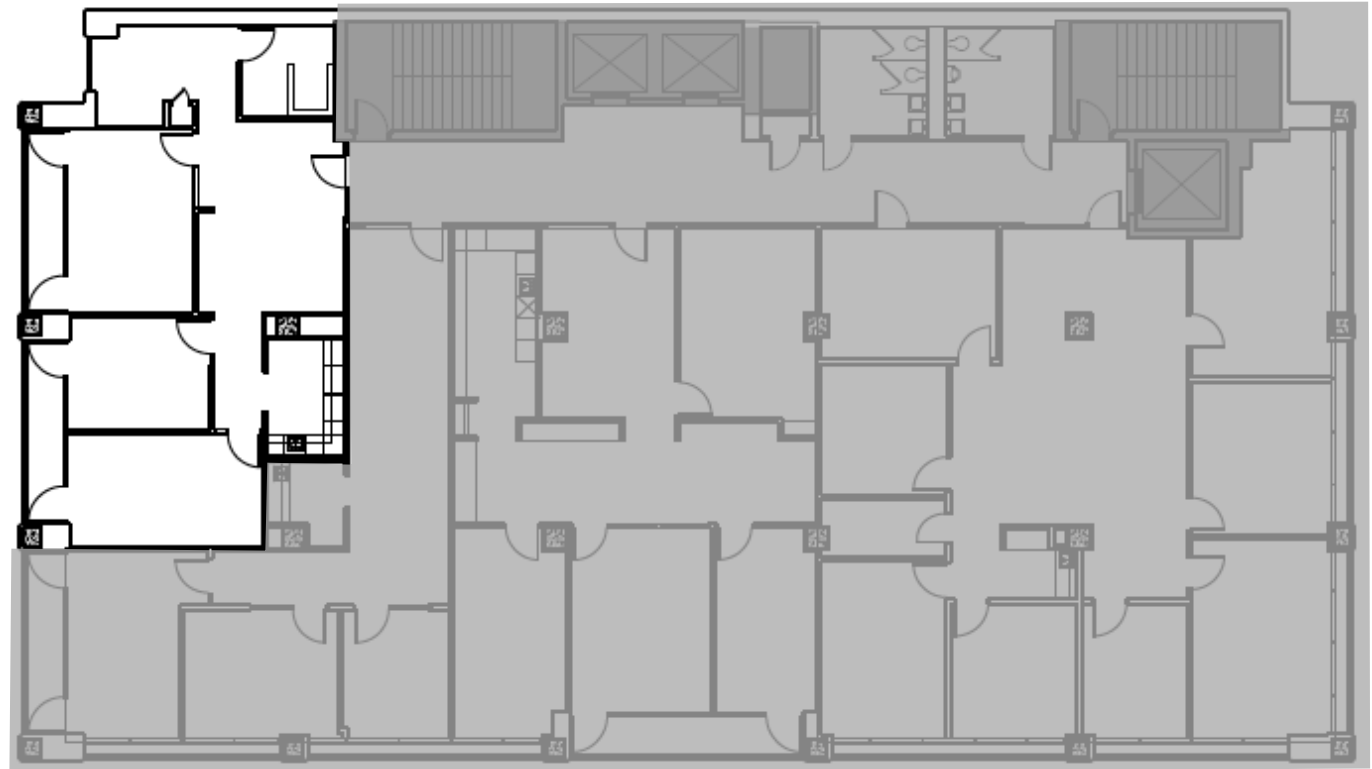

44 EAST MIFFLIN

44 East Mifflin Street
Madison, WI 53703

Suite **400** RSF **1,394**

Availability

Available Now

Suite Features

2 Exterior Offices

Conference Room

Kitchen and Copy Room

Capitol View

2 Private Balconies

Sizes and Dimensions are approximate, actual dimensions may vary.

Urban Land Interests

608.251.0706

uli.com