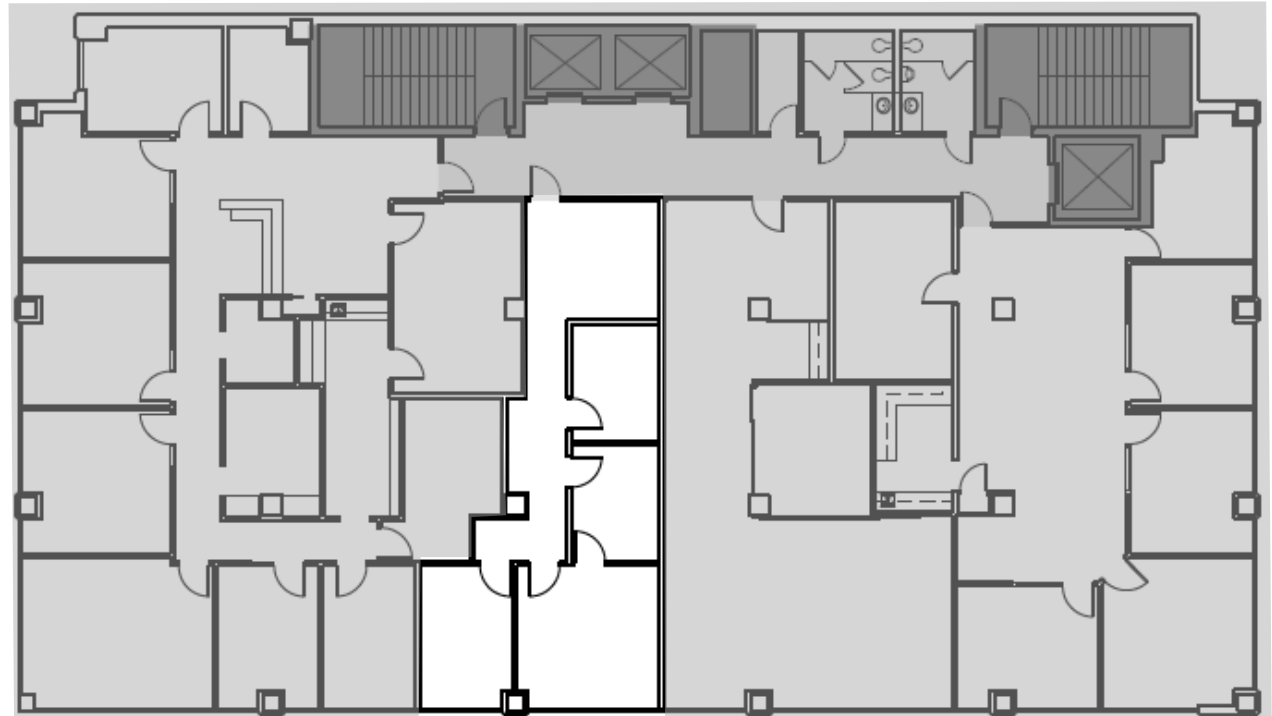

44 EAST MIFFLIN

44 East Mifflin Street
Madison, WI 53703

Suite 801 RSF 1,025

Availability

Available Now

Suite Features

1 Exterior, 2 Interior Offices

Exterior Conference Room

Reception/Guest Area

Sizes and Dimensions are approximate, actual dimensions may vary.

Urban Land Interests

608.251.0706

uli.com