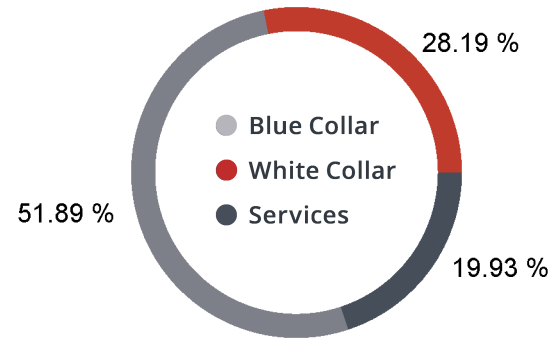

MEDIAN HH INCOME

\$50,198

HOME OWNERSHIP

Renters: **8,421**

Owners: **9,431**

EMPLOYMENT

58.81 % Employed
2.48 % Unemployed

EDUCATION