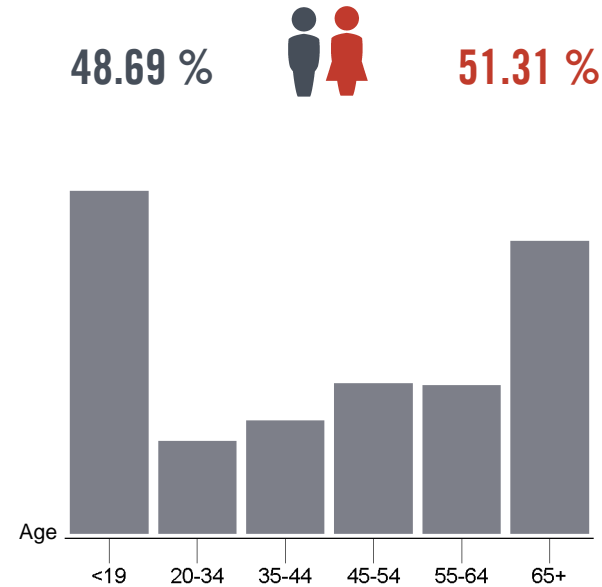

GENDER & AGE