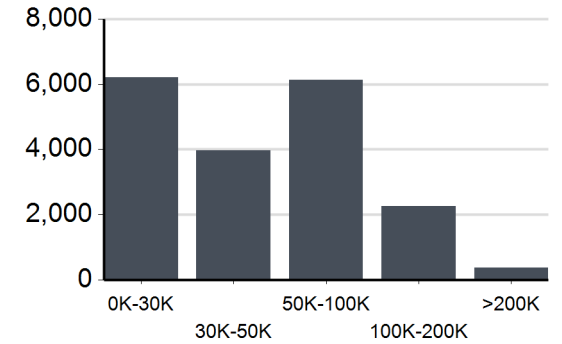

MEDIAN HH INCOME

\$50,198

HOME OWNERSHIP

Renters: **8,421**

Owners: **9,431**

EMPLOYMENT

58.81 % Employed
2.48 % Unemployed

EDUCATION

High School Grad: **22.83 %**
Some College: **20.72 %**
Associates: **7.40 %**
Bachelors: **43.58 %**

GENDER & AGE

RACE & ETHNICITY

White: **85.62 %**
Asian: **0.56 %**
Native American: **0.00 %**
Pacific Islanders: **0.00 %**
African-American: **5.62 %**
Hispanic: **4.45 %**
Two or More Races: **3.75 %**

INCOME BY HOUSEHOLD

HH SPENDING