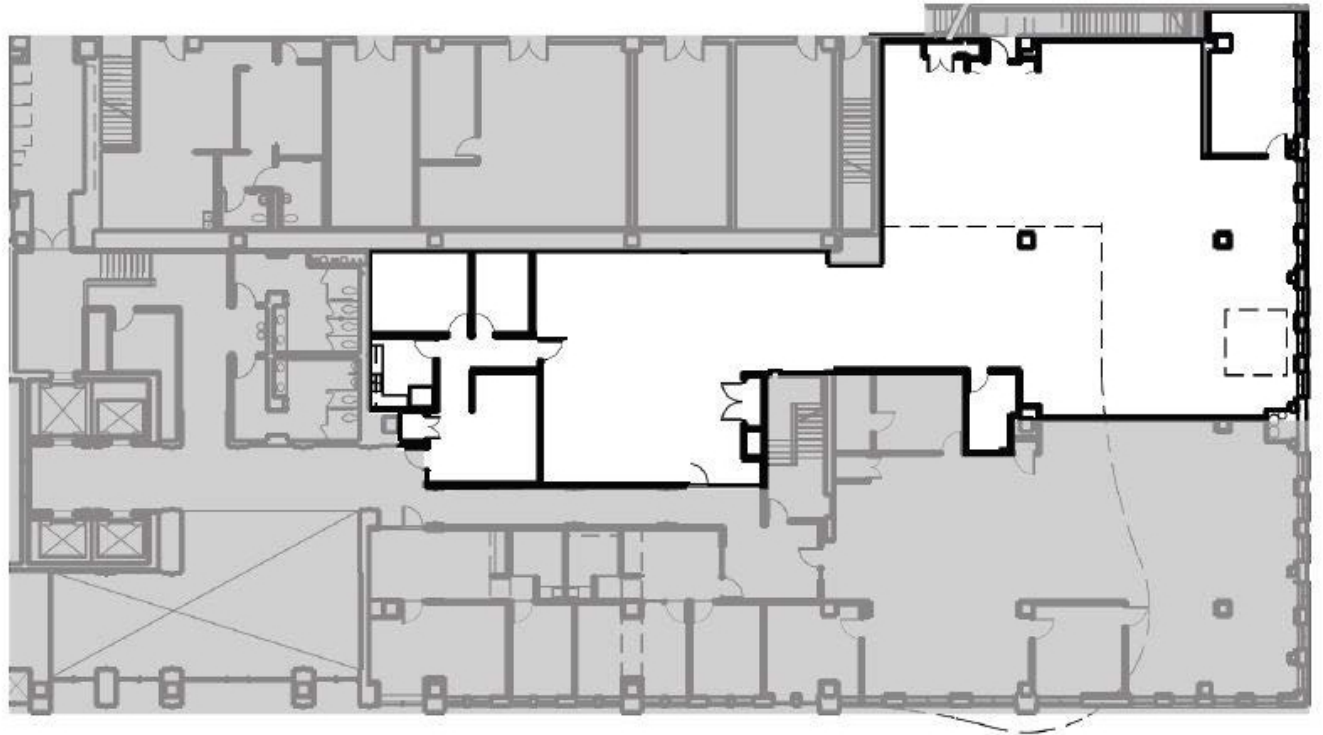

10 EAST DOTY

10 East Doty Street
Madison, WI 53703

SUITE RSF
2XY 7,539

AVAILABILITY
Available Now

SUITE FEATURES

- Large open concept for machines or workstations
- Exterior Office/Conference Room
- Large Exterior Windows
- Kitchen and Copy Room
- Reception/Guest Area

Sizes and Dimensions are approximate, actual dimensions may vary.

Urban Land Interests

608.251.0706

uli.com

Virtual Tour