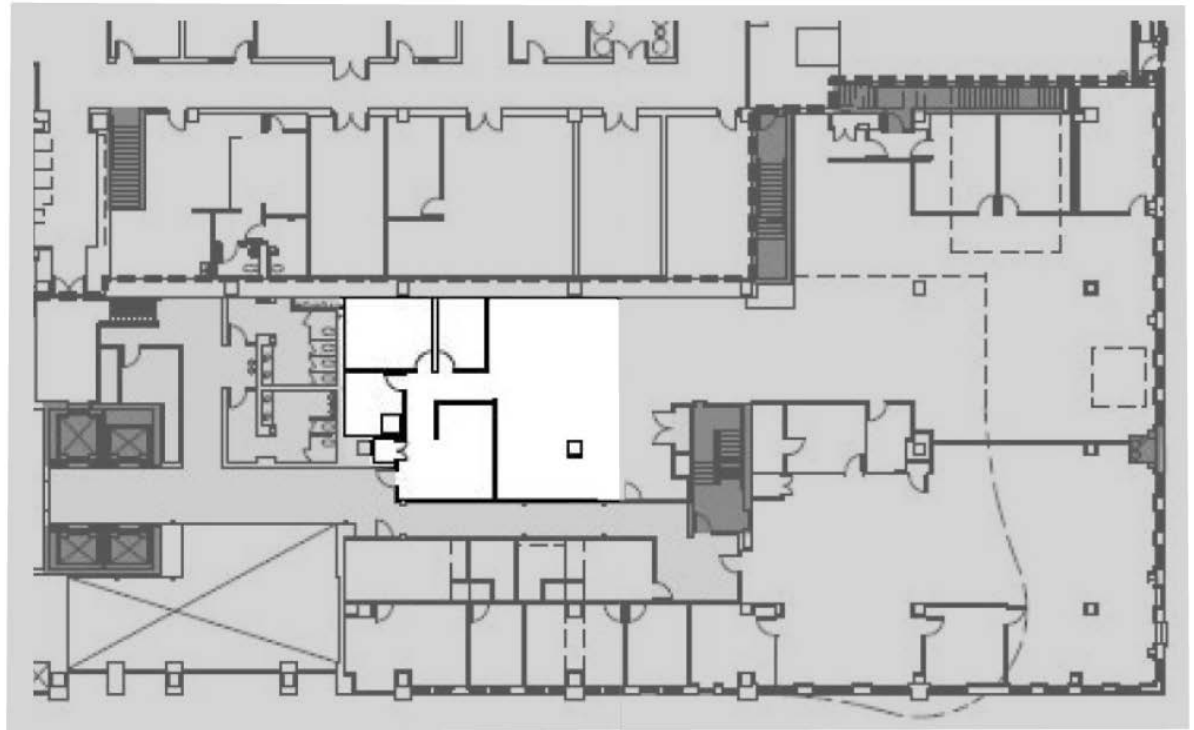

10 EAST DOTY

10 East Doty Street
Madison, WI 53703

SUITE RSF
204 1,659

AVAILABILITY
Available Now

SUITE FEATURES

- Large open workspace for machines or workstations
- Front desk area to greet guests
- Several interior workspaces
- Partially built out

Sizes and Dimensions are approximate, actual dimensions may vary.

Urban Land Interests

608.251.0706

uli.com