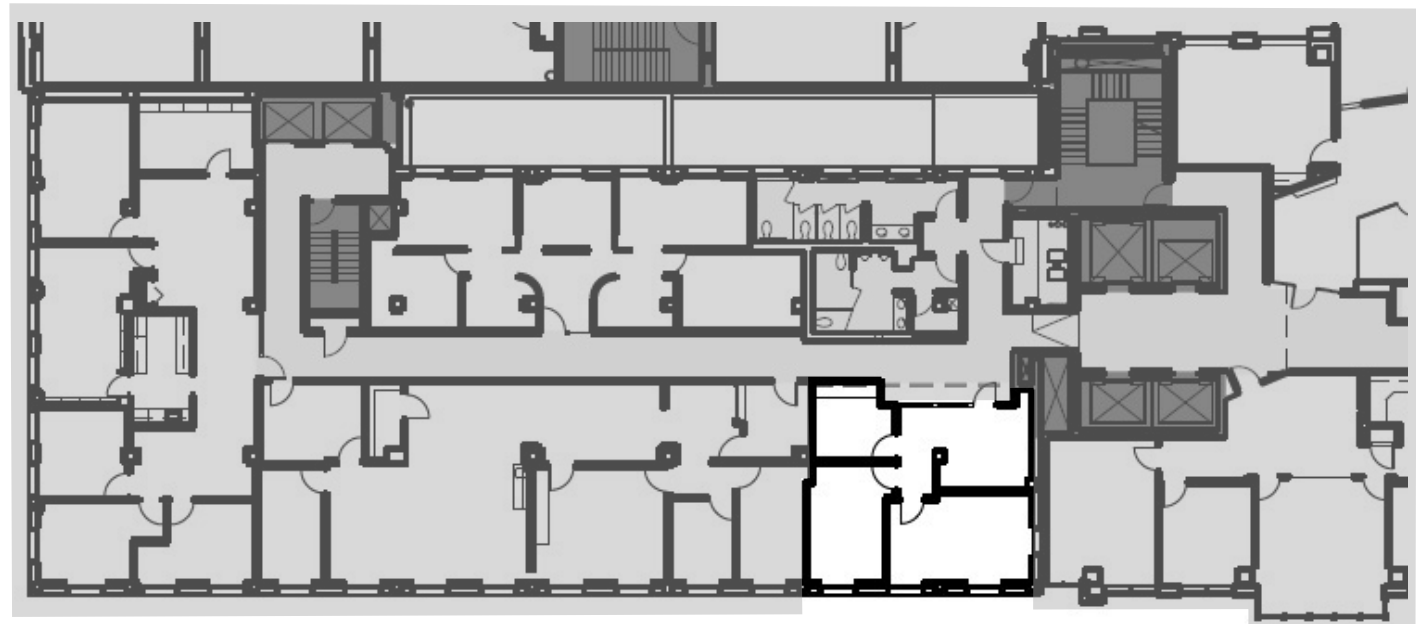

10 EAST DOTY

Madison, WI 53703

Suite 403 RSF 1,003

Availability

Available Now

Suite Features

2 Exterior, 1 Interior Offices

Guest/Reception Area

Sizes and Dimensions are approximate, actual dimensions may vary.

Urban Land Interests

608.251.0706

uli.com

Virtual Tour