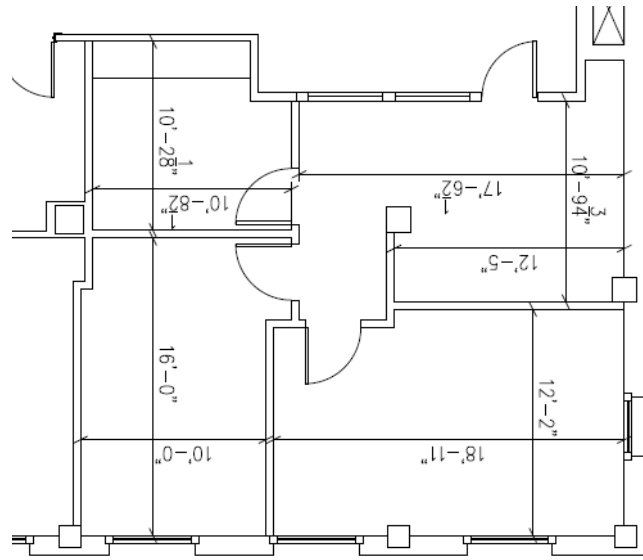

10 EAST DOTY

Madison, WI 53703

Suite 403 RSF 1,003

Availability

Available Now

Suite Features

2 Exterior, 1 Interior Offices

Guest/Reception Area

Sizes and Dimensions are approximate, actual dimensions may vary.

Urban Land Interests

608.251.0706

uli.com

Virtual Tour