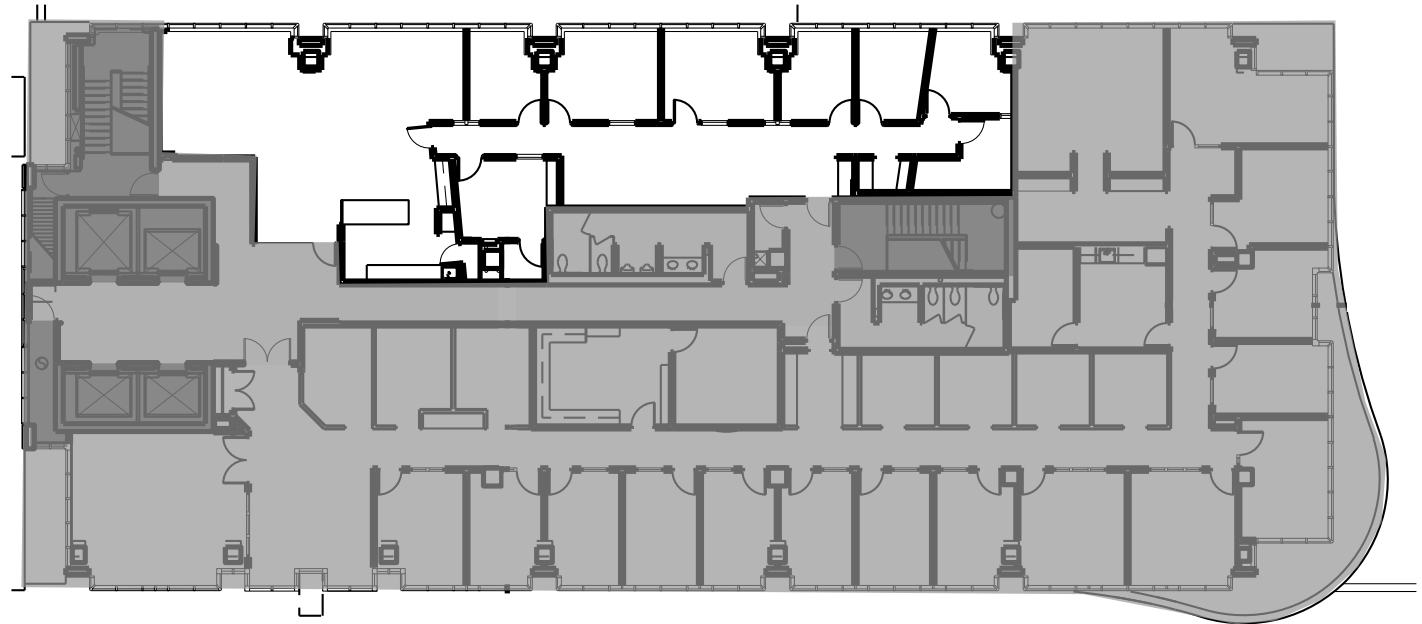

10 EAST DOTY

Madison, WI 53703

◆
Suite 1002 RSF 3,399

◆
Availability

Available with Notice

◆
Suite Features

6 Exterior, 1 Interior Offices

Conference Room

Kitchen and Copy Room

Capitol View

Sizes and Dimensions are approximate, actual dimensions may vary.

Urban Land Interests

608.251.0706

uli.com