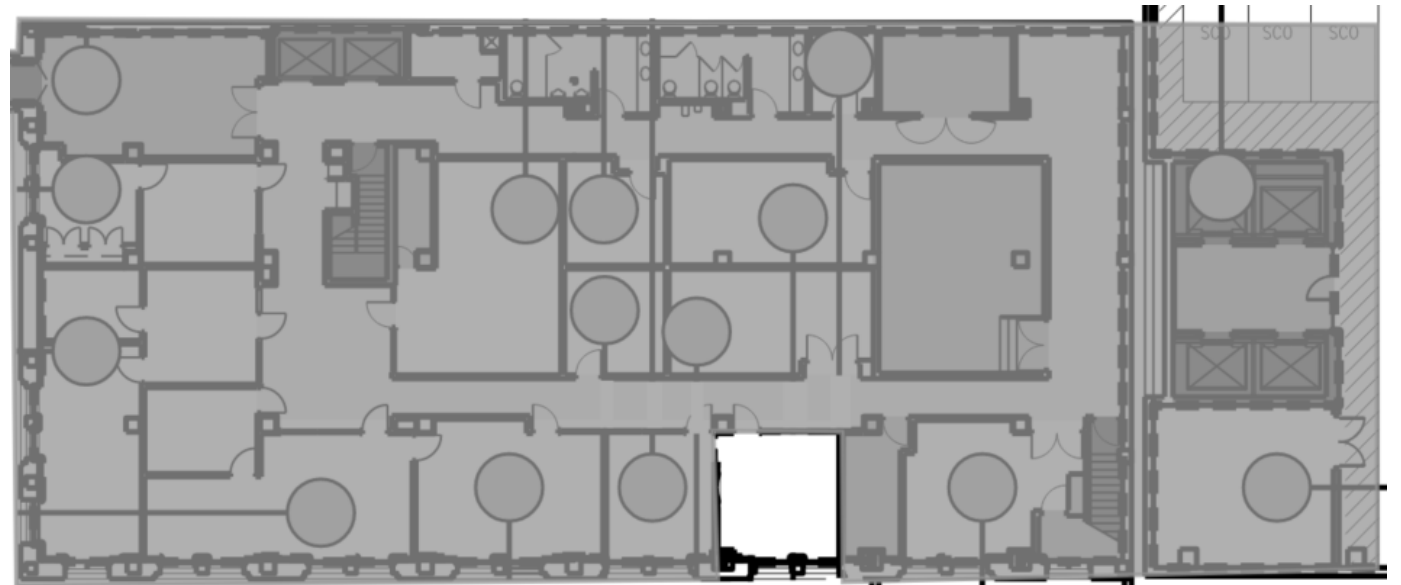

10 EAST DOTY

Madison, WI 53703

◆
Suite
LL 22 RSF
 403

◆
Availability

Available 1/13/2025

◆
Suite Features

Single Office

Sizes and Dimensions are approximate, actual dimensions may vary.