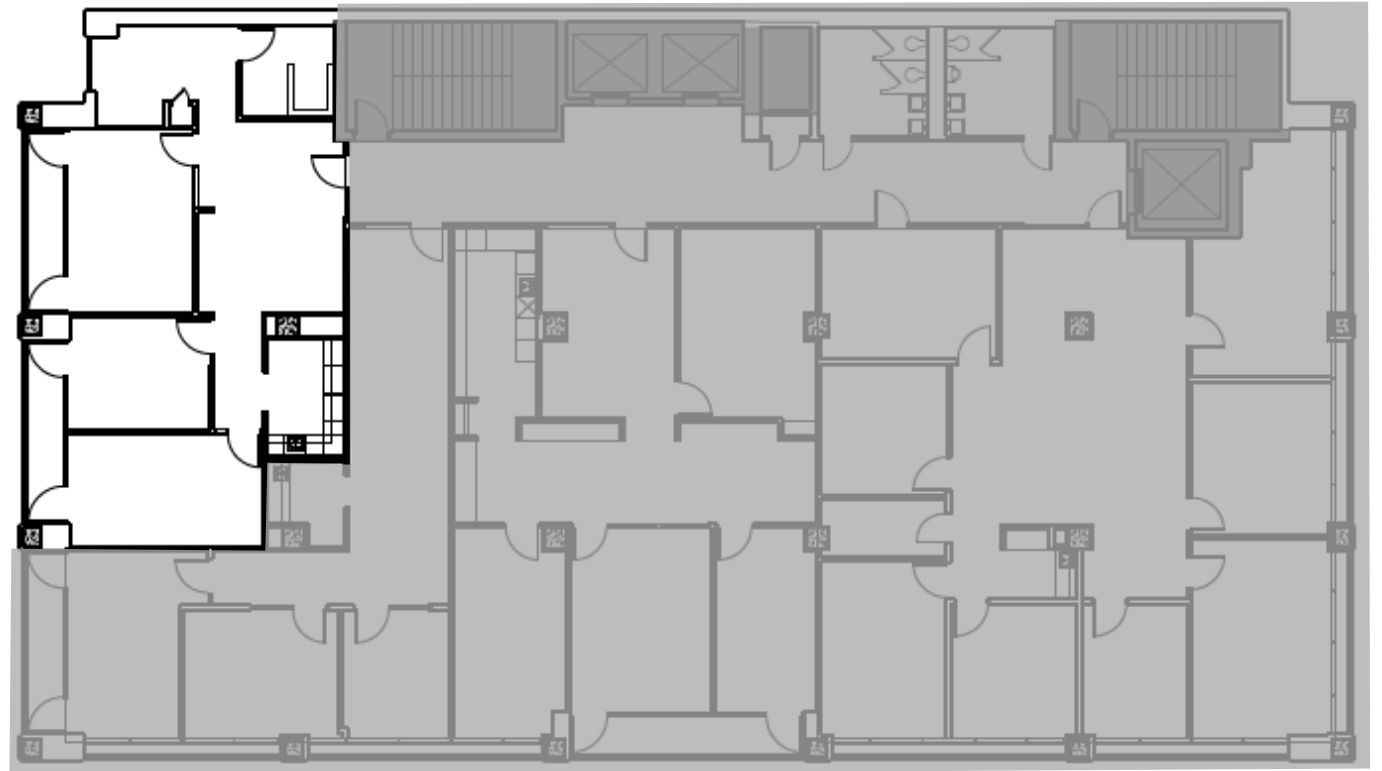

44 EAST MIFFLIN

44 East Mifflin Street
Madison, WI 53703

Suite **400** RSF **1,394**

Availability

Available Now

Suite Features

2 Exterior Offices

Conference Room

Kitchen and Copy Room

Capitol View

2 Private Balconies

Sizes and Dimensions are approximate, actual dimensions may vary.

Urban Land Interests

608.251.0706

uli.com