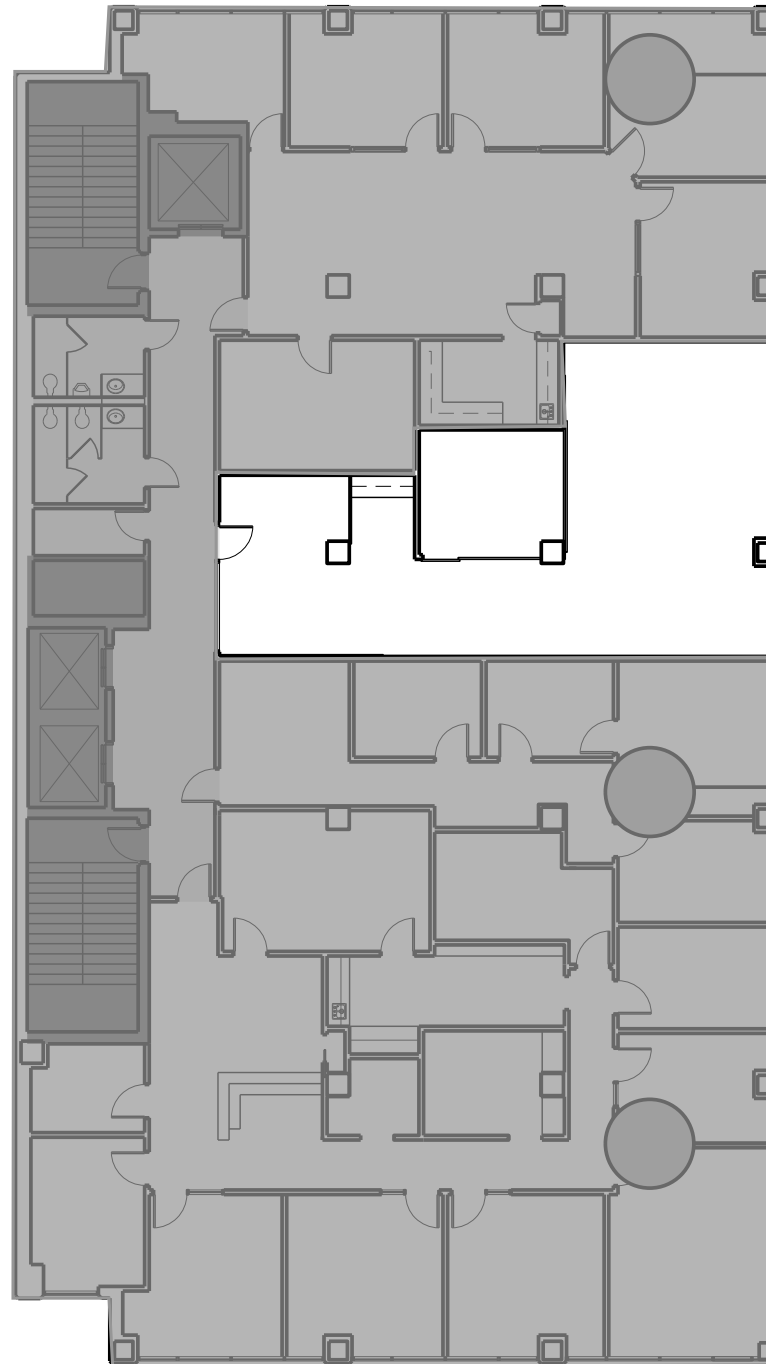

44 EAST MIFFLIN

44 East Mifflin Street
Madison, WI 53703

Suite **802** RSF **1,318**

Availability

Available with Notice

Suite Features

Large Open Area for
Workstations/Equipment

Reception/Guest Area

Conference Room

Lake View

Sizes and Dimensions are approximate, actual dimensions may vary.

Urban Land Interests

608.251.0706

uli.com