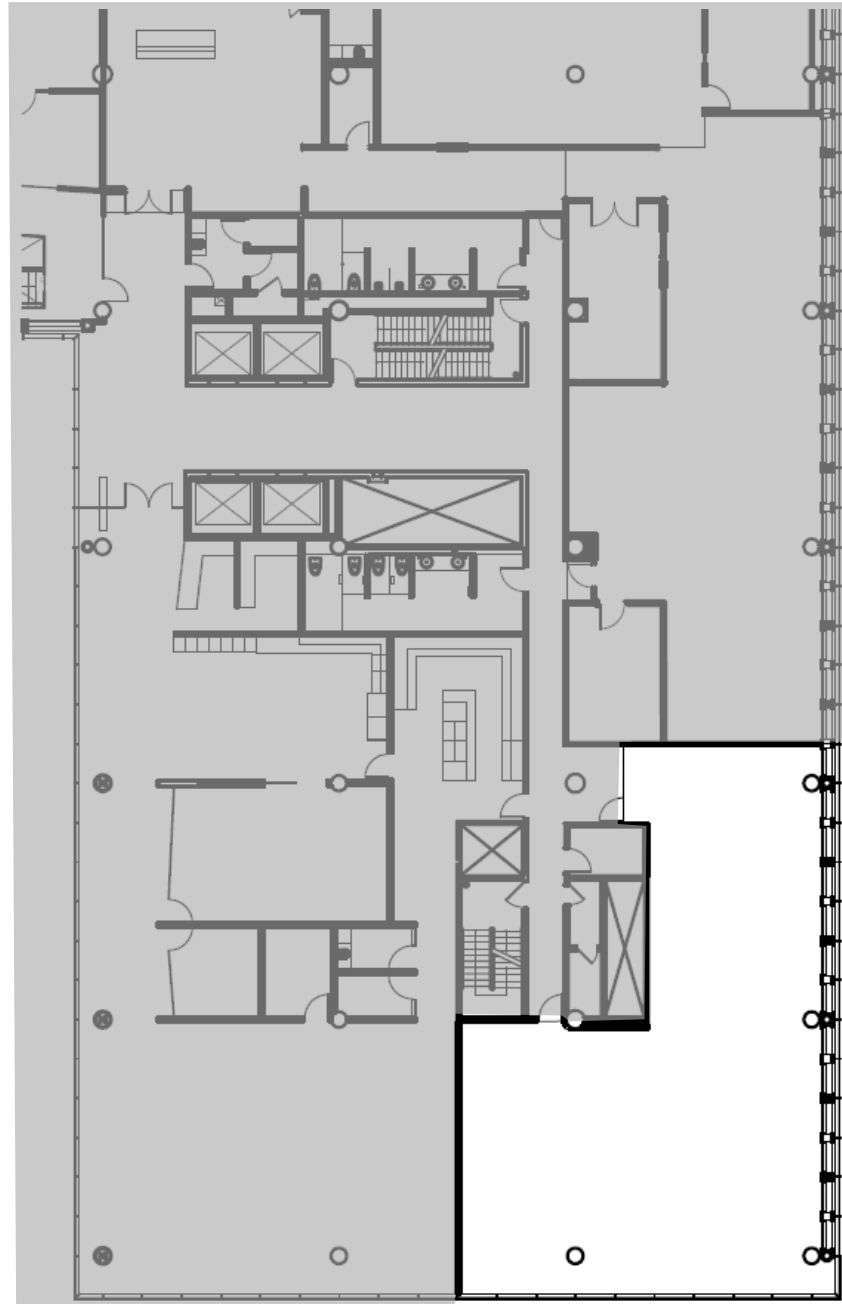

US BANK PLAZA

1 South Pinckney Street
Madison, WI 53703

Suite RSF
550 3,039

Availability

Available Now

Suite Features

Large Open Workspace for
Equipment or Workstations

Exterior Windows

Sizes and Dimensions are approximate, actual dimensions may vary.

Urban Land Interests

608.251.0706

uli.com