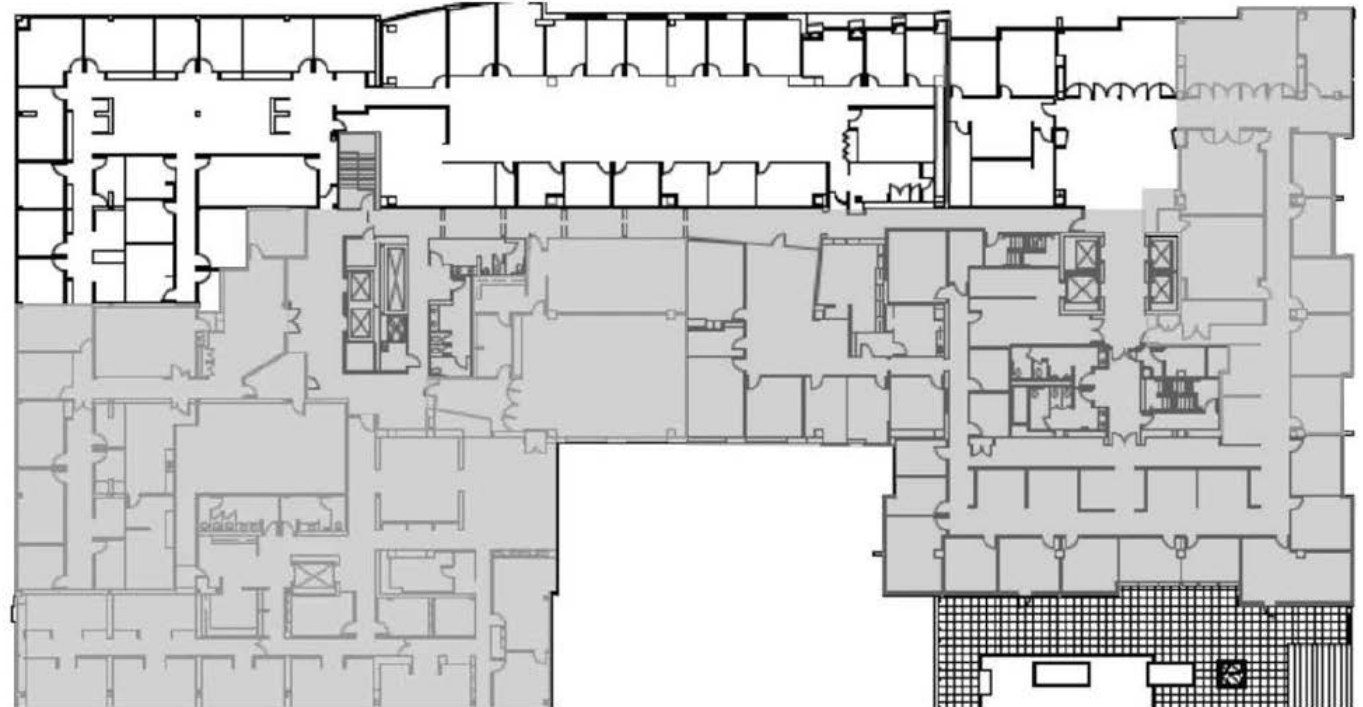

One East Main

Madison, WI 53703

Suite 3XX RSF 17,160

Availability

Available Now

Suite Features

24 Exterior, 11 Interior Offices

3 Conference Rooms

Large Open Space for Workstations or Equipment

Capitol Views

Large Reception/Welcome Area

Sizes and Dimensions are approximate, actual dimensions may vary.

Urban Land Interests

608.251.0706

uli.com