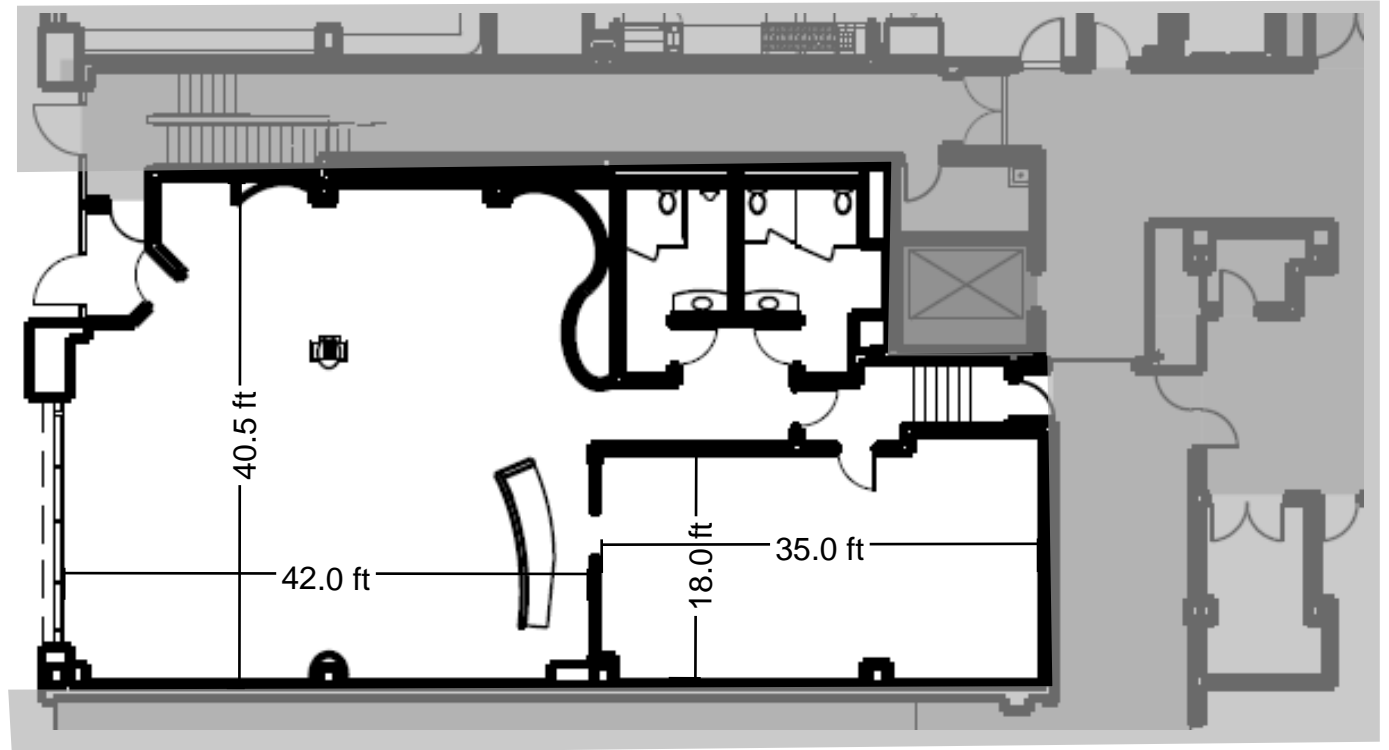

One East Main

Madison, WI 53703

Suite 117 3,424 RSF

Availability

Available 2025

Suite Features

Outdoor Patio Option

Full Service Kitchen

In Suite Restrooms

Service Core Dry Storage: 128 USF

LL Storage: 1,189 RSF

Sizes and Dimensions are approximate, actual dimensions may vary.

Urban Land Interests

608.251.0706

uli.com