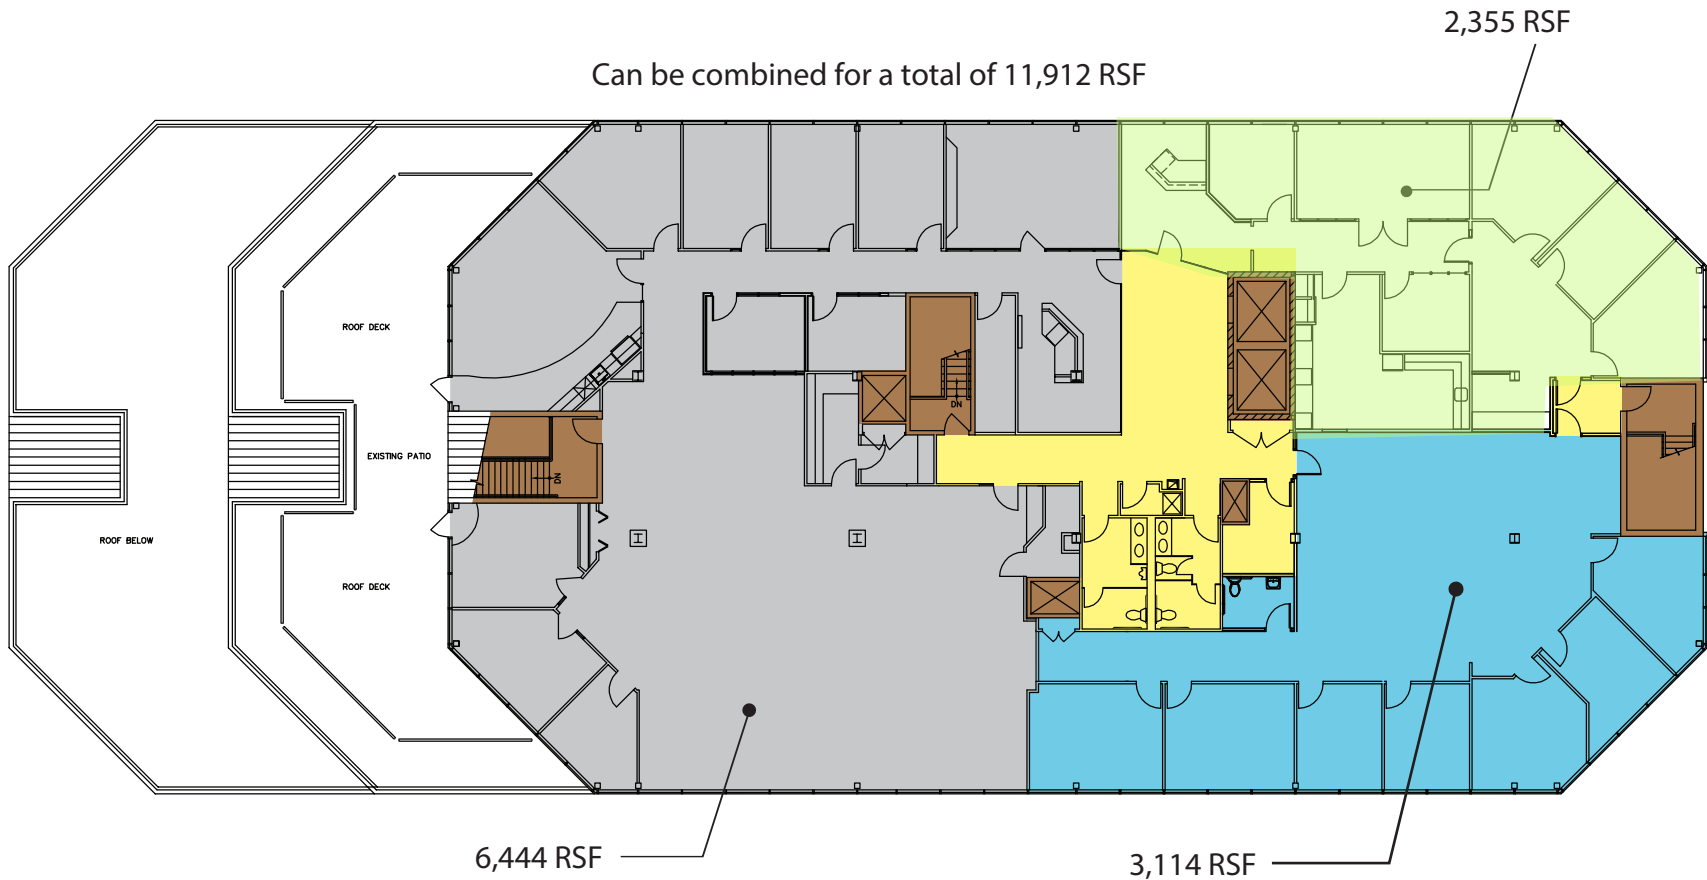

The Gialamas Company, Inc.

8040 Excelsior Drive
Madison, Wisconsin 53717
Ph. 608-836-8000
Fx. 608-836-7863
www.gialamas.com

8000 Excelsior Drive
Madison, Wisconsin

AVAILABLE SPACE

FOURTH FLOOR