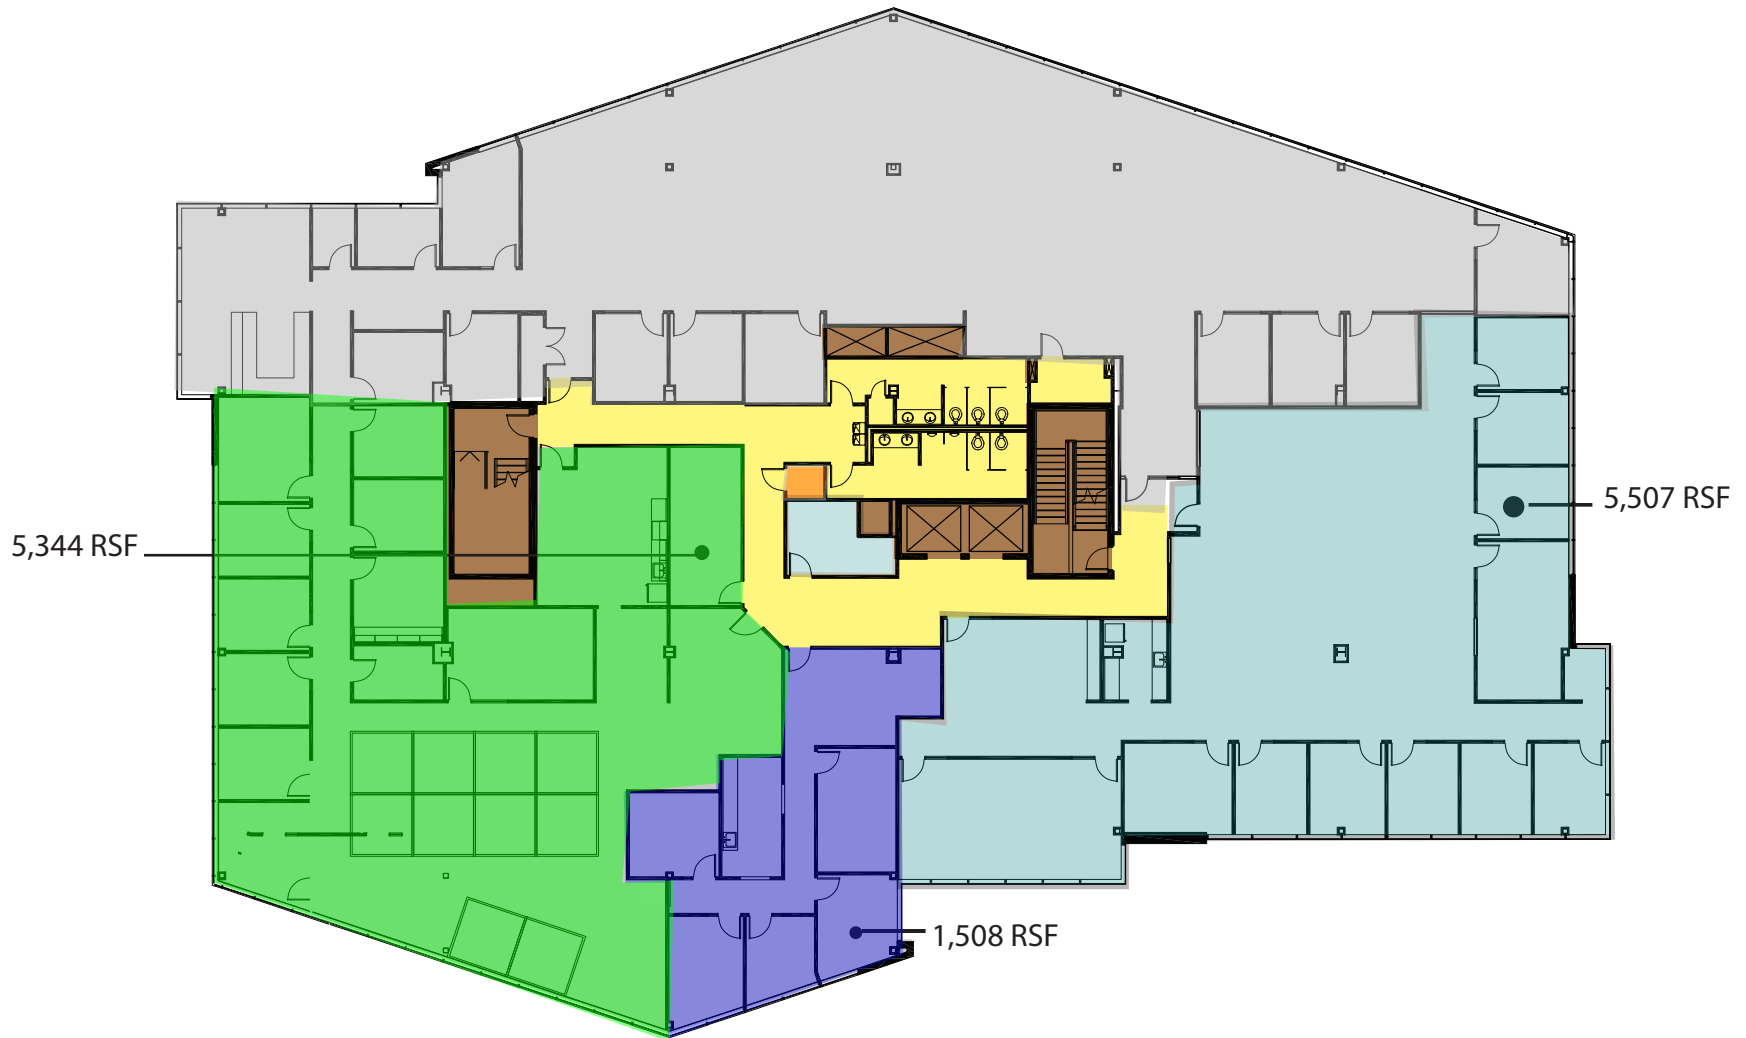

The Gialamas Company, Inc.

8040 Excelsior Drive
Madison, Wisconsin 53717
Ph. 608-836-8000
Fx. 608-836-7863
www.gialamas.com

8040 Excelsior Drive
Madison, Wisconsin

THIRD FLOOR