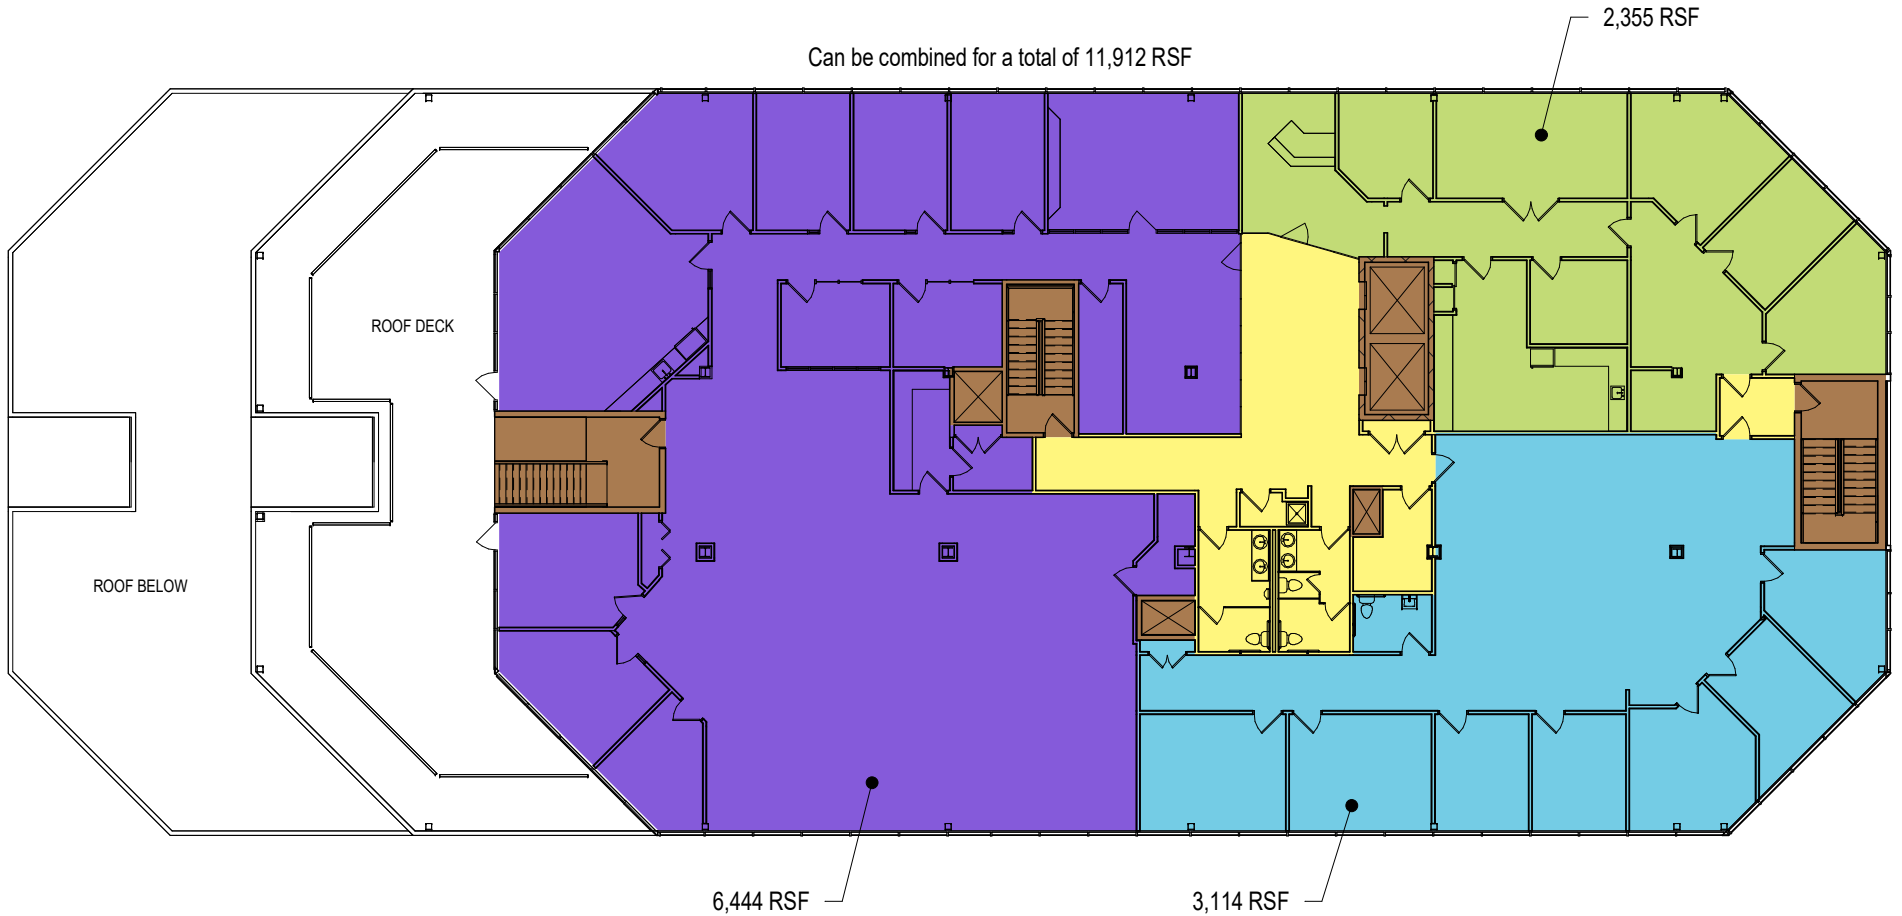

The Gialamas Company, Inc.

8000 EXCELSIOR DRIVE

8040 Excelsior Drive, Suite 200
Madison, Wisconsin 53717
Ph. 608-836-8000
Fx. 608-836-7863
www.gialamas.com

AVAILABLE SPACE

Can be combined for a total of 11,912 RSF

FOURTH FLOOR PLAN