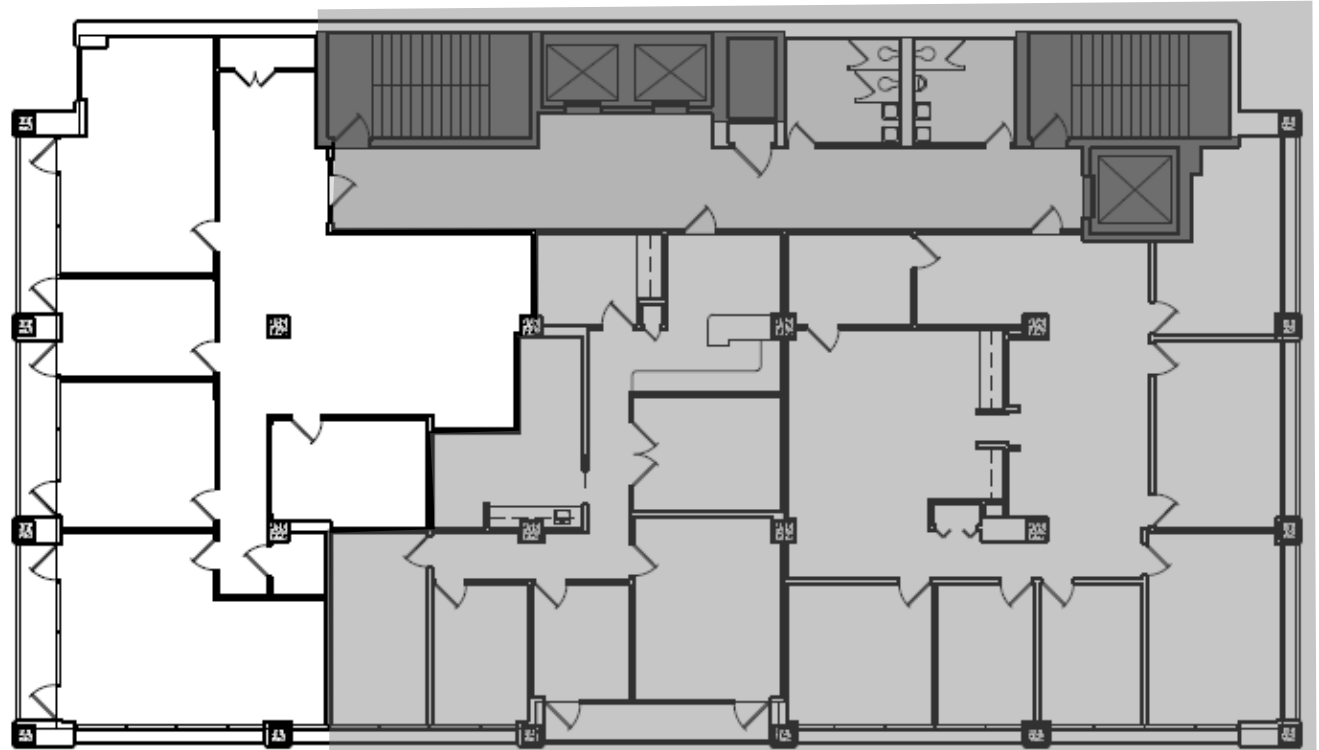

44 EAST MIFFLIN

44 East Mifflin Street
Madison, WI 53703

Suite 304 RSF 2,567

Availability

Available June 2025

Suite Features

3 Exterior Offices

Conference Room

Large Open Workspace for
Workstations or Equipment

3 Private Balconies

Kitchen and Copy Room

Capitol View

Sizes and Dimensions are approximate, actual dimensions may vary.

Urban Land Interests

608.251.0706

uli.com